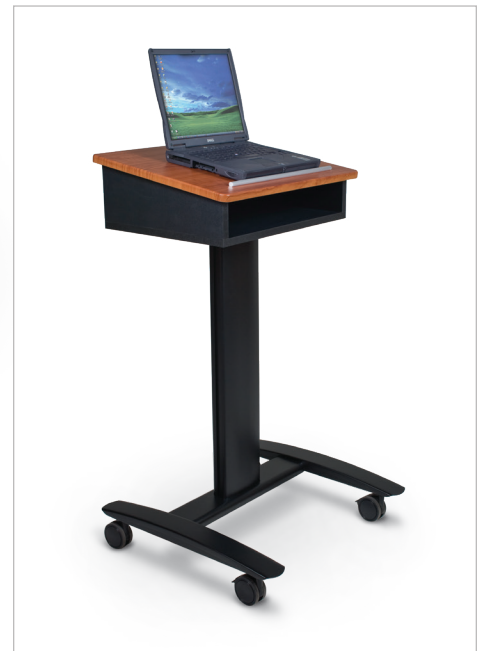

MOORECO™

Lumina™ Podium

Lumina™ Podium

- The Lumina™ Podium adds style and elegance to any speaking environment.
- Available in black with a cherry top. Coordinates with other members of the Lumina™ family.
- Angled top measures 21.5"W x 17.75"D and includes a paper stop and front access storage box (2"- 4"H x 18"W x 14"D).
- Base is powder-coated steel and includes 3" dual-wheel casters (two locking).

| Part No. | Item | Product Dimensions | Ship Wt. |
|----------|---------------|-----------------------|----------|
| 27574* | Lumina Podium | 44.75"H x 25"W x 24"D | 46 lbs |

*Ships UPS. Shipping weights are listed on a per item basis and may vary based on quantities ordered.