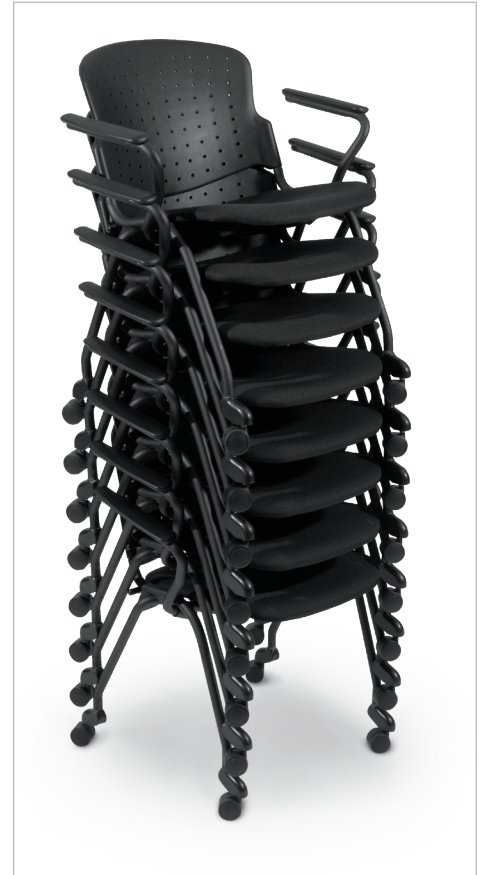

ESSENTIALS™
BY MOORECO

Nesting Stacking Chair

- Nesting Stacking Chairs are ideal for assembly or conference rooms, as guest seating, or as task seating.
- Stack or nest up to eight chairs for easy transport and space-saving storage. Includes a padded upholstered seat.
- Frame is black powder-coated steel with 2" dual wheel casters, rolling the chair easily in place.
- Sold in sets of two chairs. Optional arms are available, sold in sets of four. Has achieved GREENGUARD GOLD Certification.

Part No.	Item	Product Dimensions	Ship Wt.
34473*	Nesting Stacking Chair (Set of 2)	31.75"H x 26.5"W x 22.5"D	39 lbs
34475*	Nesting Stacking Arms (2 Pairs)	10"H x 10"D	8 lbs

*Ships UPS. Shipping weights are listed on a per item basis and may vary based on quantities ordered.