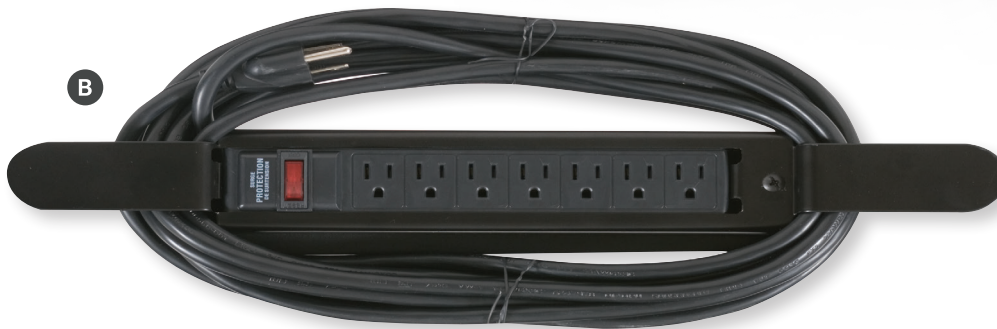

MOORECO™

Power Strips

Electrical Assemblies with Surge Protection

Power Strips with Surge Protection

- A. Basic Power Strip with Surge Protection** – Surge protected power strip mounts easily to the exterior of many products. Features four outlets, an on/off switch, a 25' cord and a cord winder.
- B. Deluxe Power Strip with Surge Protection** – Surge protected power strip mounts easily to the exterior of many products. Features seven outlets, an on/off switch, a 25' cord and a cord winder.
- C. Bracket Power Strip with Surge Protection** – Ideal for use as an interior mounted assembly. Features surge protection, seven outlets, an on/off switch, a 25' cord and mounting brackets.

Part No.	Item	Description	Ship Wt.
Power Strips with Surge Protection			
A 66450*	Basic Power Strip with Surge Protector	4 outlets / 25' cord / cord winder	4 lbs
B 66572*	Deluxe Power Strip with Surge Protector	7 outlets / 25' cord / cord winder	4 lbs
C 66573*	Bracket Power Strip with Surge Protector	7 outlets / 25' cord / mounting bracket	4 lbs