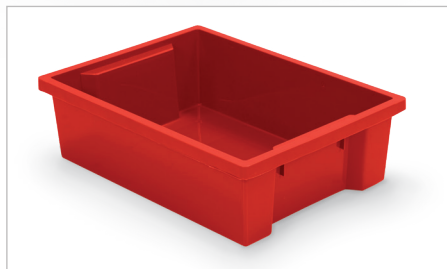

PLASTIC STORAGE TUBS

PLASTIC STORAGE TUBS

- Plastic storage tubs fit a variety of Best-Rite® easels and carts, or work as individual storage containers.
- Made of virtually indestructible and recyclable plastic. Available in sets of 2, 4, 6, or 9 in assorted red and blue. Clear tubs available in sets of 6.

Part No.	Item	Dimensions	Ship Wt.
Product			
TUBS-2*	Plastic Storage Tubs (set of 2) – 1 Red / 1 Blue	4.3"H x 10.3"W x 13.8"D	4 lbs
TUBS-4*	Plastic Storage Tubs (set of 4) – 2 Red / 2 Blue	4.3"H x 10.3"W x 13.8"D	5 lbs
TUBS-6*	Plastic Storage Tubs (set of 6) – 3 Red / 3 Blue	4.3"H x 10.3"W x 13.8"D	7 lbs
TUBS-9*	Plastic Storage Tubs (set of 9) – Assorted Red & Blue	4.3"H x 10.3"W x 13.8"D	10 lbs
TUBS-6-CLR*	Plastic Storage Tubs (set of 6) – Clear	4.3"H x 10.3"W x 13.8"D	7 lbs