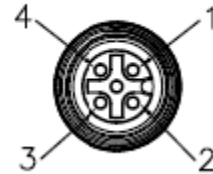

BU-122730291

(4 Position Female Receptacle Cable Assembly to Wire ends, 4.92')

J1	COLOR	J2
1	BROWN	OPEN
2	WHITE	
3	BLUE	
4	BLACK	

- Mueller's BU-122730291 is a 4 Position Female Receptacle Cable Assembly to free wire ends.
- Shell size for connector: M12 x 1.0 (A Coding)
- Cable Material: 4 Conductor, 22AWG, PVC
 - Overall length = 4.92' (1.5m)
- Rating:
 - Voltage: 250V AC/DC
 - Current: 4 Amps
 - Standard: IEC 61076-2-101
 - Waterproof: IP67/IP68
 - Temperature: -40°C to 105°C
- RoHS 3 Compliant