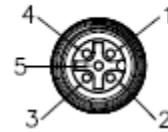

BU-1682935

(5 Position Female Receptacle Shielded Cable Assembly to free ends, 4.92')

Pin Out

J1	COLOR	J2
1	BROWN	OPEN
2	WHITE	
3	BLUE	
4	BLACK	
5	GRAY	
SHELL	BRAID	

- Mueller's BU-1682935 is a shielded cable assembly that has a 5-position female receptacle on one end and free wire ends on the other.
- Shell size for connector: M12*1.0 (A Coding)
- Cable Material: Polyurethane
 - Overall length = 4.92' (1.5m)
- Rating:
 - Voltage: 60V AC/DC
 - Current: 4A
 - Temperature: -40°C to 105°C
- Standard: IEC 61076-2-101
- Waterproof Rating: IP67/IP68
- RoHS 3 Compliant