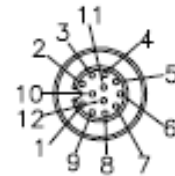

## BU-1402551

(12 Position Male to Female Shielded Cable Assembly, 9.84')

**J1 Male**

**J2 Female**

J1	Twist Pair	COLOR	J2
1	Twist Pair 1	WHITE	1
2		BROWN	2
3	Twist Pair 2	GREEN	3
4		YELLOW	4
5	Twist Pair 3	GRAY	5
6		PINK	6
7	Twist Pair 4	BLUE	7
8		RED	8
9	Twist Pair 5	ORANGE	9
10		LIGHT GREEN	10
11	Twist Pair 6	BLACK	11
12		VIOLET	12
SHELL		BRAID	SHELL

- Mueller’s BU-1402551 is a shielded cable assembly with a 12-position male receptacle and a 12-position female plug on the other end.

- Shell size for both connectors: M12\*1.0 (A Coding)
- Cable Material: Polyurethane
  - Overall length = 9.84' (3m)
- Ratings:
  - Current: 1.5A
  - Voltage: 30V AC/DC
  - Temperature: -40°C to 105°C
- Standard: IEC 61076-2-101
- Waterproof Rating: IP67/IP68
- RoHS 3 Compliant