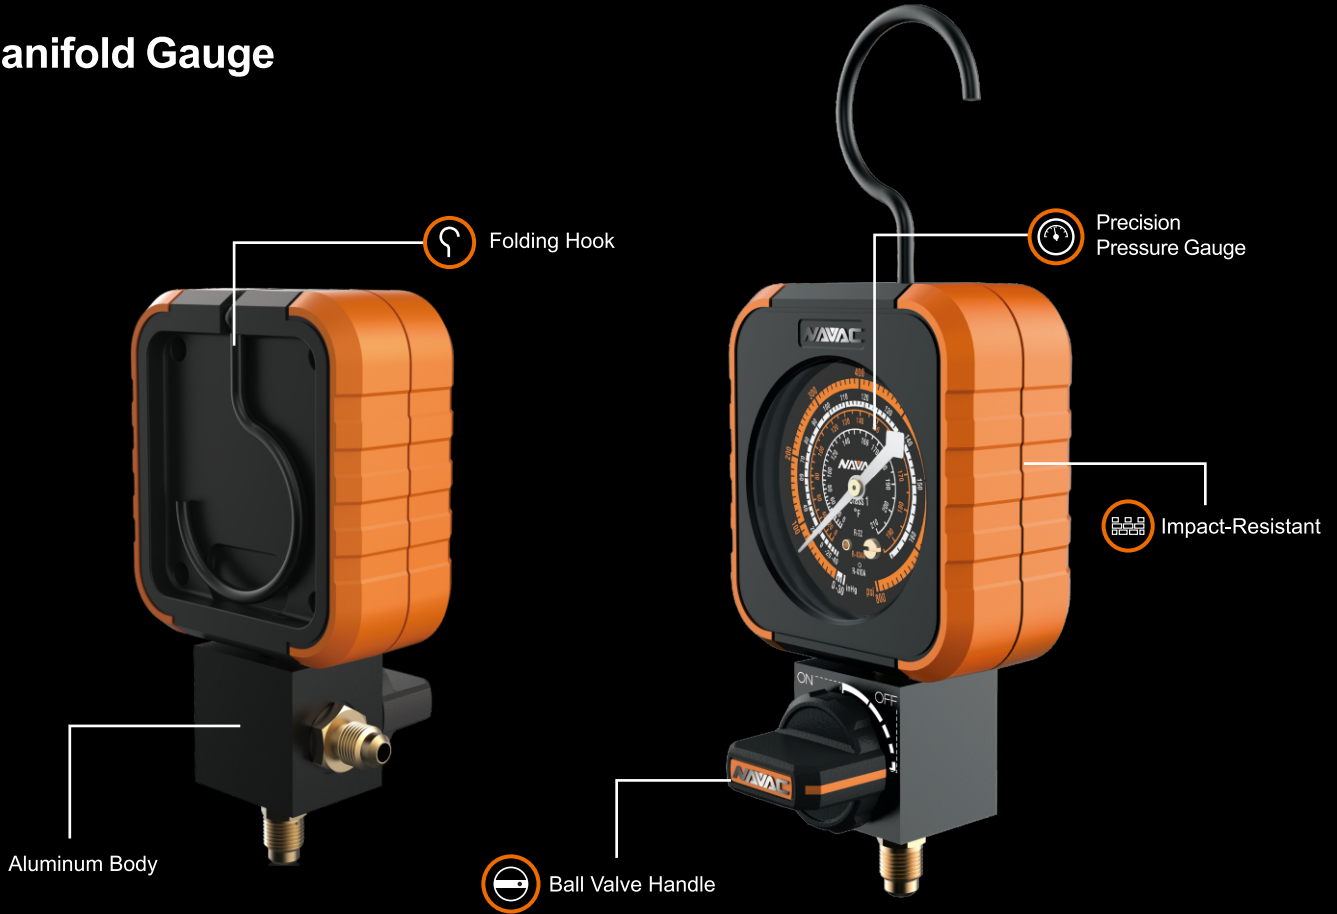

Empowering you to work smarter

**NRM1B0201**

**NRM1B0301**

**Manifold Gauge**

## Precision • Impact-Resistant

### Accurate

- Precision pressure gauge with Class 1.0 accuracy

### Aluminum Body with Ball Valve Handle

- Reliable, efficient and durable
- Better work experience