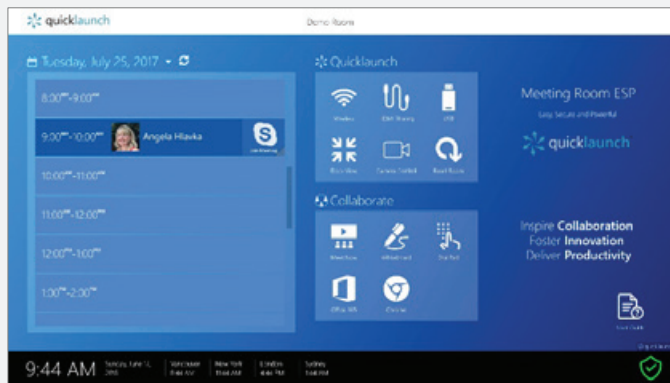

Make It Your Own

Add Your Logo and Customize the Colors for your Brand

Add as Few or as Many Icons that you Need

SKU	Description
IB554Q-QL	55" IB QL edition hardware
IB654Q-QL	65" IB QL edition hardware
IB754Q-QL	75" IB QL edition hardware
IB864Q-QL	86" IB QL edition hardware
QLNECUE36	3yr subscription to QuickLaunch
QLCONF	Custom setup/template creation