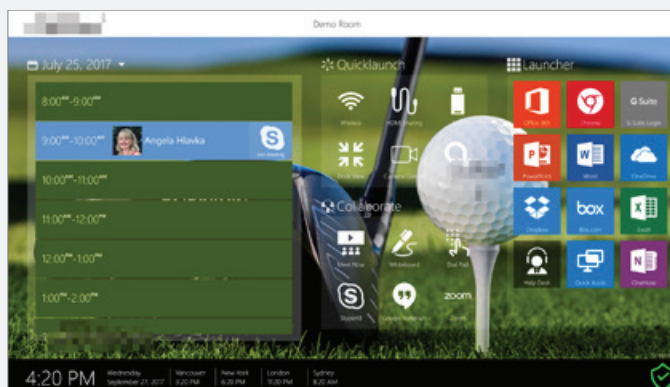

Make It Your Own

Add Your Logo and Customize the Colors for your Brand

Add as Few or as Many Icons that you Need

SKU	Description
IB554Q-QL	55" IB QL edition hardware
IB654Q-QL	65" IB QL edition hardware
IB754Q-QL	75" IB QL edition hardware
IB864Q-QL	86" IB QL edition hardware
QLNECUE36	3yr subscription to QuickLaunch
QLCONF	Custom setup/template creation