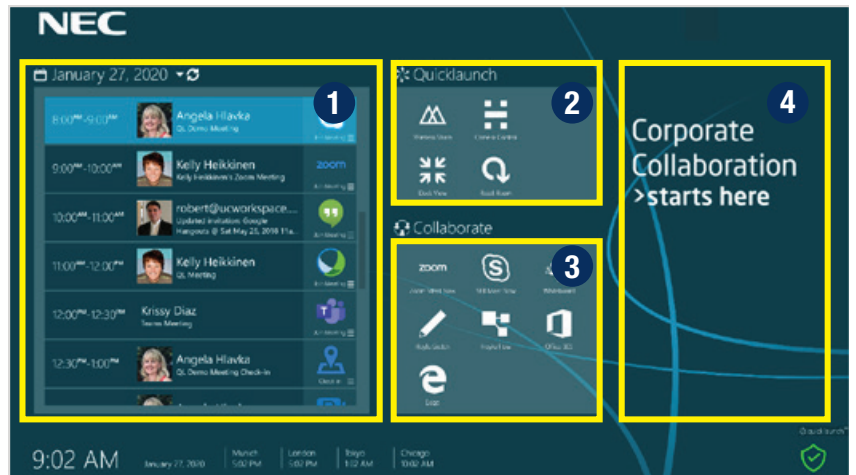

Optimized and Customized for use with NEC Displays

- Join Meetings
- Start Applications
- Access
- Content
- Share Devices
- And more

Available in two Interfaces

Flat Interface

1 One Touch Join Calendar

Just Invite the Room Using Exchange or Google

2 Share Devices & Data

Use Your Favorite Wireless or a Wired Connection
Connect to Files, Shares, Dropbox, One Drive etc.

3 Ad hoc Collaboration

Impromptu Meetings or Meeting without Conferencing

4 Meeting Room+ Experience

Line of Business Applications
Also Add Websites, Videos, Files, User Guides

4 Customizable Sections - Export the Template to Rollout to Multiple Rooms

- One Touch Join Calendar for Multiple Meeting Providers – Future Proofing for Provider Changes
- Ability to Use their Own Hardware
- Ability to Start Applications
- Ability to Share Devices via wired, wireless on multiple platforms
- Send Data Created Securely via email
- Reset the Room to clear credentials and Prepare for Next Meeting
- Secure Mode to Lock Down the PC