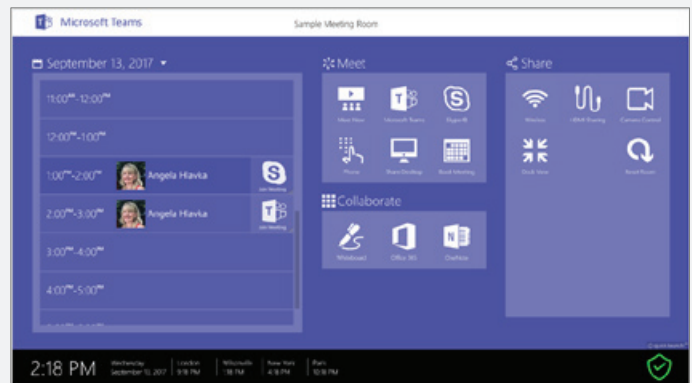

Make It Your Own

Add Your Logo and Customize the Colors for your Brand

Add as Few or as Many Icons that you Need

SKU	Description
IB554Q-QL	55" IB QL edition hardware
IB654Q-QL	65" IB QL edition hardware
IB754Q-QL	75" IB QL edition hardware
IB864Q-QL	86" IB QL edition hardware
QLNECUE36	3yr subscription to QuickLaunch
QLCONF	Custom setup/template creation