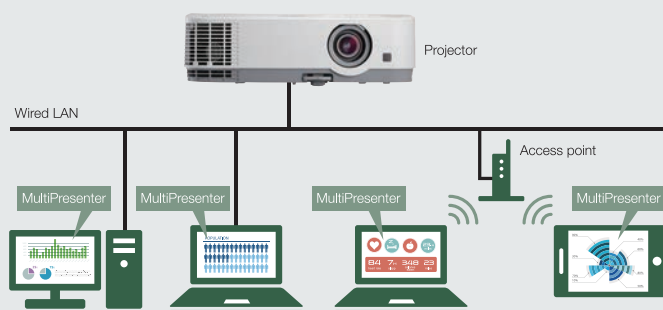

Advanced Functions

MultiPresenter

MultiPresenter is application software that lets you display your device's screen (PC, tablet, smart phone, etc.) on the receiver projectors via wired or wireless LAN. MultiPresenter is free and available on Windows, Mac, iOS, and Android. MultiPresenter can send images from your various devices, which enables you to display real-time images with the internal camera or web pages on the smart devices in combination with a file sharing application.

Desktop Version (Win/Mac)

Computer audio and video data (audio can be transmitted only when using Windows) can be transmitted via a wireless or wired LAN.

- **Easy Connection**
Input a 4-digit number (PIN code) for a network connection via wireless LAN.
- **Multiple devices (maximum of 16 screens) can display at the same time and simultaneously display onto multiple receiving projectors.**
- **Projector control**

Connection Example

Mobile Version (Android/iOS)

You can transmit files, photos, camera images, files of web pages, and other information stored on Android or iOS devices via a wireless LAN.

- **Easy Connection**
Input a 4-digit number (PIN code) for a network connection via wireless LAN.
- **Multiple devices (maximum of 16 screens) can display at the same time and simultaneously display onto multiple receiving projectors.**
- **Projector control**