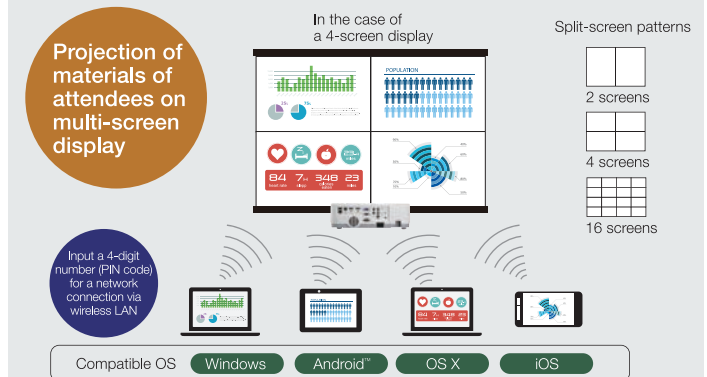

Wireless connection image using wireless LAN module