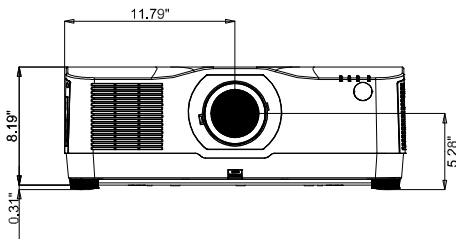

Model: PA804UL/PA1004UL

Scale: 1:1

Unit: Inches

NEC