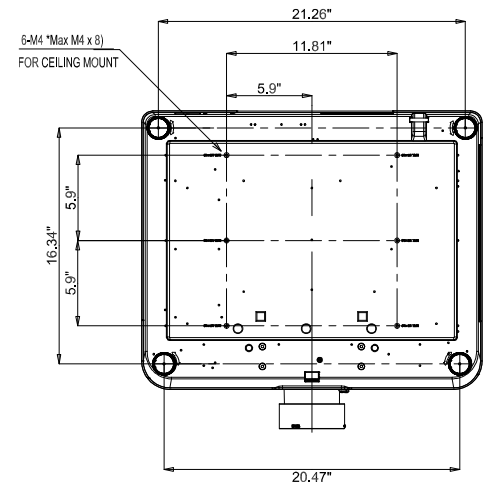

Model: PA804UL/PA1004UL

Scale: 1:1

Unit: Inches

NEC