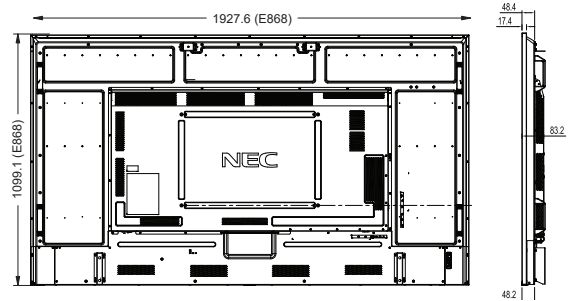

MODEL		E758	E868 (Coming Soon)
LCD MODULE	Panel Technology	IPS	
	Viewable Image Size	75"	86"
	Native Resolution	3840 x 2160	
	Brightness (Typical/Minimum)	350 cd/m²	
	Contrast Ratio (Typical)*	1200:1 (without local dimming)	
	Viewing Angle	178° Vert., 178° Hor. (89U/89D/89L/89R) @ CR>10	
	Aspect Ratio	16:9	
	Color Gamut	72% NTSC	
	Displayable Colors	Over 1.07 Billion (10bit)	
	Orientation	Landscape and Portrait	
	Panel Haze (%)	25	
CONNECTIVITY	Input Terminals	Digital	HDMI (2.0 x 3 with HDCP 2.2)
		Analog	VGA 15-pin D-Sub, Stereo Mini Jack 3.5mm
		Audio	Digital Audio through HDMI x 3, Stereo Mini Jack
		External Control	RS-232C, LAN (100Mb) with limitation
		Data	USB 2.0 (Media Player Auto Playback), USB Type-C x 1
	Output Terminals	Digital	N/A
		Analog	N/A
		Audio Amplifier	Stereo Mini Jack 3.5mm
		External Control	N/A
		USB Type-C Power Delivery	5V/3A
POWER CONSUMPTION	On (Typ/Max Brightness/All Max)	145W/180W/250W	205W/255W/330W
	Network Standby	2W	
	Normal Standby	0.5W	
	Current Rating	1.2A - 2.8A @ 100V - 240V	1.5A - 3.7A @ 100V - 240V
	Speaker Rating	Integrated 10W x 10W	
PHYSICAL SPECIFICATIONS	Bezel Width (L/R, T/B)	14.3 x 14.3 x 14.3 x 14.8mm	
	Net Dimensions (Without stand; W x H x D)	1682.30 x 961.10 x 83.2mm 66.23 x 37.84 x 3.28 in.	1929.60 x 1099.10 x 83.2mm 75.89 x 43.27 x 3.28 in.
	Net Weight (Without Stand)	80.0 lbs. / 36.30kg	101.4 lbs. / 46.0kg
	VESA Hole Configuration	400 x 600mm (M8)	
SENSORS	Ambient Light Sensor	Integrated	
	Human Sensor	N/A	
	Temperature Sensor	Internal Sensors	
NFC Sensor	NFC Sensor	N/A	
ENVIRONMENTAL CONDITIONS	Operating Temperature	32-104°F / 0-40°C	
	Operating Humidity	20-80%	
	Operating Altitude	3000m (9843ft)	
LIMITED WARRANTY	3 years Advanced Replacement		
ADDITIONAL FEATURES	Integrated USB Media Player, Variable picture modes (Dynamic/Standard/Energy Savings/ Conferencing/HighBright/Custom/HDR), Advanced Video/Audio Settings, HDR 10 Support, Variable Sound Modes (Standard/Music/Movie/Custom), CEC Communication, First and Custom Detect Options, Sleep Timer, Built-In closed captioning, Integrated Ambient Light Sensor, Integrated Temperature Sensors, Local Dimming, Power USB (5V/3A)Amx/CEC/Crestion Connected SupportJoy Stick (Key Guide)NavIset Administrator 2 CompatibleLAN or RS232C Communication (limited), USB-C Port for power delivery		
ENERGY STAR	8.0		
SHIPS WITH	Power Cord, 3.0m HDMI Cable, Wireless Remote Control, Batteries, Setup Manual,		
Optional Speakers	N/A		
Optional Stand	ST-801		
Other Accessories	Table Top Stand (ST-801), Tilt Wall Mount (WMK-7598T)		

Tabletop Stand

ST-801