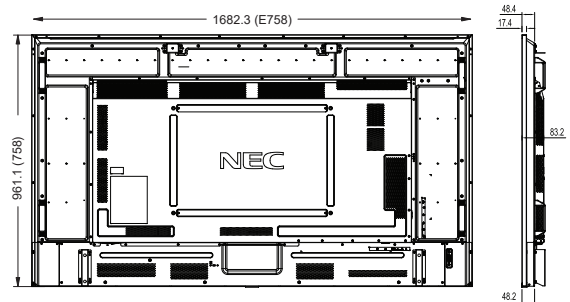

MODEL		E758	E868 (Coming Soon)
LCD MODULE	Panel Technology	IPS	
	Viewable Image Size	75"	86"
	Native Resolution	3840 x 2160	
	Brightness (Typical/Minimum)	350 cd/m²	
	Contrast Ratio (Typical)*	1200:1 (without local dimming)	
	Viewing Angle	178° Vert., 178° Hor. (89U/89D/89L/89R) @ CR>10	
	Aspect Ratio	16:9	
	Color Gamut	72% NTSC	
	Displayable Colors	Over 1.07 Billion (10bit)	
	Orientation	Landscape and Portrait	
	Panel Haze (%)	25	
CONNECTIVITY	Input Terminals	Digital	HDMI (2.0 x 3 with HDCP 2.2)
		Analog	VGA 15-pin D-Sub, Stereo Mini Jack 3.5mm
		Audio	Digital Audio through HDMI x 3, Stereo Mini Jack
		External Control	RS-232C, LAN (100Mb) with limitation
		Data	USB 2.0 (Media Player Auto Playback), USB Type-C x 1
	Output Terminals	Digital	N/A
		Analog	N/A
		Audio Amplifier	Stereo Mini Jack 3.5mm
		External Control	N/A
		USB Type-C Power Delivery	5V/3A
POWER CONSUMPTION	On (Typ/Max Brightness/All Max)	145W/180W/250W	205W/255W/330W
	Network Standby	2W	
	Normal Standby	0.5W	
	Current Rating	1.2A - 2.8A @ 100V - 240V	1.5A - 3.7A @ 100V - 240V
	Speaker Rating	Integrated 10W x 10W	
PHYSICAL SPECIFICATIONS	Bezel Width (L/R, T/B)	14.3 x 14.3 x 14.3 x 14.8mm	
	Net Dimensions (Without stand; W x H x D)	1682.30 x 961.10 x 83.2mm 66.23 x 37.84 x 3.28 in.	1929.60 x 1099.10 x 83.2mm 75.89 x 43.27 x 3.28 in.
	Net Weight (Without Stand)	80.0 lbs. / 36.30kg	101.4 lbs. / 46.0kg
	VESA Hole Configuration	400 x 600mm (M8)	
SENSORS	Ambient Light Sensor	Integrated	
	Human Sensor	N/A	
	Temperature Sensor	Internal Sensors	
NFC Sensor	NFC Sensor	N/A	
ENVIRONMENTAL CONDITIONS	Operating Temperature	32-104°F / 0-40°C	
	Operating Humidity	20-80%	
	Operating Altitude	3000m (9843ft)	
LIMITED WARRANTY	3 years Advanced Replacement		
ADDITIONAL FEATURES	Integrated USB Media Player, Variable picture modes (Dynamic/Standard/Energy Savings/ Conferencing/HighBright/Custom/HDR), Advanced Video/Audio Settings, HDR 10 Support, Variable Sound Modes (Standard/Music/Movie/Custom), CEC Communication, First and Custom Detect Options, Sleep Timer, Built-In closed captioning, Integrated Ambient Light Sensor, Integrated Temperature Sensors, Local Dimming, Power USB (5V/3A)Amx/CEC/Crestion Connected SupportJoy Stick (Key Guide)NavIset Administrator 2 CompatibleLAN or RS232C Communication (limited), USB-C Port for power delivery		
ENERGY STAR	8.0		
SHIPS WITH	Power Cord, 3.0m HDMI Cable, Wireless Remote Control, Batteries, Setup Manual,		
Optional Speakers	N/A		
Optional Stand	ST-801		
Other Accessories	Table Top Stand (ST-801), Tilt Wall Mount (WMK-7598T)		

Tabletop Stand

ST-801