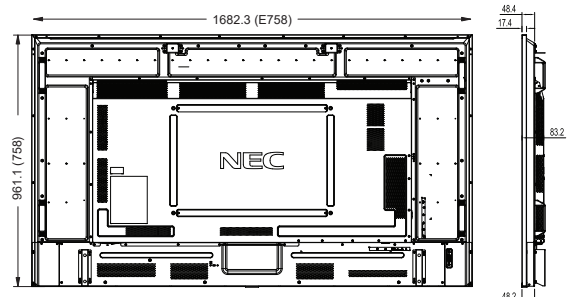

MODEL		E758	E868
LCD MODULE	Panel Technology	IPS	
	Viewable Image Size	75"	86"
	Native Resolution	3840 x 2160	
	Brightness (Typical/Minimum)	350 cd/m²	
	Contrast Ratio (Typical)*	1200:1 (without local dimming)	
	Viewing Angle	178° Vert., 178° Hor. (89U/89D/89U/89R) @ CR>10	
	Aspect Ratio	16:9	
	Color Gamut	72% NTSC	
	Displayable Colors	Over 1.07 Billion (10bit)	
	Orientation	Landscape and Portrait	
	Panel Haze (%)	25%	
CONNECTIVITY	Input Terminals	Digital	HDMI (2.0 x 3 with HDCP 2.2)
		Analog	VGA 15-pin D-Sub, Stereo Mini Jack 3.5mm
		Audio	Digital Audio through HDMI x 3, Stereo Mini Jack
		External Control	RS-232C, LAN (100Mb) with limitation
		Data	USB 2.0 (Media Player Auto Playback), USB Type-C x 1
	Output Terminals	Digital	N/A
		Analog	N/A
		Audio Amplifier	Stereo Mini Jack 3.5mm
		External Control	N/A
		USB Type-C Power Delivery	5V/3A
POWER CONSUMPTION	On (Typ/Max Brightness/All Max)	145W/180W/250W	205W/255W/330W
	Network Standby	2W	
	Normal Standby	0.5W	
	Current Rating	1.2A - 2.8A @ 100V - 240V	1.5A - 3.7A @ 100V - 240V
	Speaker Rating	Integrated 10W x 10W	
PHYSICAL SPECIFICATIONS	Bezel Width (L/R, T/B)	14.3 x 14.3 x 14.3 x 14.8mm	
	Net Dimensions (Without stand; W x H x D)	1682.30 x 961.10 x 83.2mm 66.23 x 37.84 x 3.28 in.	1927.60 x 1099.10 x 83.2mm 75.89 x 43.27 x 3.28 in.
	Net Weight (Without Stand)	80.0 lbs. / 36.30kg	101.4 lbs. / 46.0kg
	VESA Hole Configuration	600 x 400mm (M8)	
SENSORS	Ambient Light Sensor	Integrated	
	Human Sensor	N/A	
	Temperature Sensor	Internal Sensors	
NFC Sensor	NFC Sensor	N/A	
ENVIRONMENTAL CONDITIONS	Operating Temperature	32-104°F / 0-40°C	
	Operating Humidity	20-80%	
	Operating Altitude	3000m (9843ft)	
LIMITED WARRANTY	3 years Advanced Replacement		
ADDITIONAL FEATURES	Integrated USB Media Player, Variable picture modes (Dynamic/Standard/Energy Savings/ Conferencing/HighBright/Custom/HDR), Advanced Video/Audio Settings, Wake on Video Signal, HDR 10 Support, Variable Sound Modes (Standard/Music/Movie/Custom), CEC Communication, First and Custom Detect Options, Sleep Timer, Built-In closed captioning, Integrated Ambient Light Sensor, Integrated Temperature Sensors, Local Dimming, Power USB (5V/3A)Amx/CEC/Crestron Connected SupportJoy Stick (Key Guide)Nav/SET Administrator 2 Compatible LAN or RS232C Communication (limited), USB-C Port for power delivery		
ENERGY STAR	8.0		
SHIPS WITH	Power Cord, 3.0m HDMI Cable, Wireless Remote Control, Batteries, Setup Manual,		
Optional Speakers	N/A		
Optional Stand	ST-801		
Other Accessories	Table Top Stand (ST-801), Tilt Wall Mount (WMK-7598T)		

Tabletop Stand

ST-801