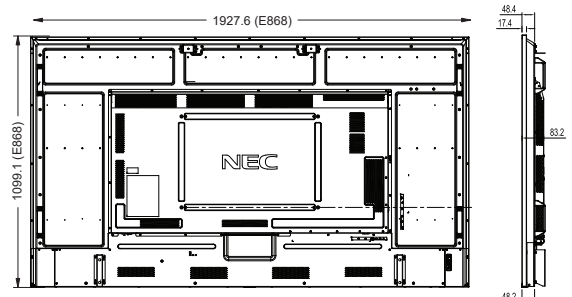

MODEL		E758	E868
LCD MODULE	Panel Technology	IPS	
	Viewable Image Size	75"	86"
	Native Resolution	3840 x 2160	
	Brightness (Typical/Minimum)	350 cd/m²	
	Contrast Ratio (Typical)*	1200:1 (without local dimming)	
	Viewing Angle	178° Vert., 178° Hor. (89U/89D/89U/89R) @ CR>10	
	Aspect Ratio	16:9	
	Color Gamut	72% NTSC	
	Displayable Colors	Over 1.07 Billion (10bit)	
	Orientation	Landscape and Portrait	
	Panel Haze (%)	25%	
CONNECTIVITY	Input Terminals	Digital	HDMI (2.0 x 3 with HDCP 2.2)
		Analog	VGA 15-pin D-Sub, Stereo Mini Jack 3.5mm
		Audio	Digital Audio through HDMI x 3, Stereo Mini Jack
		External Control	RS-232C, LAN (100Mb) with limitation
		Data	USB 2.0 (Media Player Auto Playback), USB Type-C x 1
	Output Terminals	Digital	N/A
		Analog	N/A
		Audio Amplifier	Stereo Mini Jack 3.5mm
		External Control	N/A
		USB Type-C Power Delivery	5V/3A
POWER CONSUMPTION	On (Typ/Max Brightness/All Max)	145W/180W/250W	205W/255W/330W
	Network Standby	2W	
	Normal Standby	0.5W	
	Current Rating	1.2A - 2.8A @ 100V - 240V	1.5A - 3.7A @ 100V - 240V
	Speaker Rating	Integrated 10W x 10W	
PHYSICAL SPECIFICATIONS	Bezel Width (L/R, T/B)	14.3 x 14.3 x 14.3 x 14.8mm	
	Net Dimensions (Without stand; W x H x D)	1682.30 x 961.10 x 83.2mm 66.23 x 37.84 x 3.28 in.	1927.60 x 1099.10 x 83.2mm 75.89 x 43.27 x 3.28 in.
	Net Weight (Without Stand)	80.0 lbs. / 36.30kg	101.4 lbs. / 46.0kg
	VESA Hole Configuration	600 x 400mm (M8)	
SENSORS	Ambient Light Sensor	Integrated	
	Human Sensor	N/A	
	Temperature Sensor	Internal Sensors	
NFC Sensor	NFC Sensor	N/A	
ENVIRONMENTAL CONDITIONS	Operating Temperature	32-104°F / 0-40°C	
	Operating Humidity	20-80%	
	Operating Altitude	3000m (9843ft)	
LIMITED WARRANTY	3 years Advanced Replacement		
ADDITIONAL FEATURES	Integrated USB Media Player, Variable picture modes (Dynamic/Standard/Energy Savings/ Conferencing/HighBright/Custom/HDR), Advanced Video/Audio Settings, Wake on Video Signal, HDR 10 Support, Variable Sound Modes (Standard/Music/Movie/Custom), CEC Communication, First and Custom Detect Options, Sleep Timer, Built-In closed captioning, Integrated Ambient Light Sensor, Integrated Temperature Sensors, Local Dimming, Power USB (5V/3A)Amx/CEC/Crestron Connected SupportJoy Stick (Key Guide)Nav/SET Administrator 2 Compatible LAN or RS232C Communication (limited), USB-C Port for power delivery		
ENERGY STAR	8.0		
SHIPS WITH	Power Cord, 3.0m HDMI Cable, Wireless Remote Control, Batteries, Setup Manual,		
Optional Speakers	N/A		
Optional Stand	ST-801		
Other Accessories	Table Top Stand (ST-801), Tilt Wall Mount (WMK-7598T)		

Tabletop Stand

ST-801