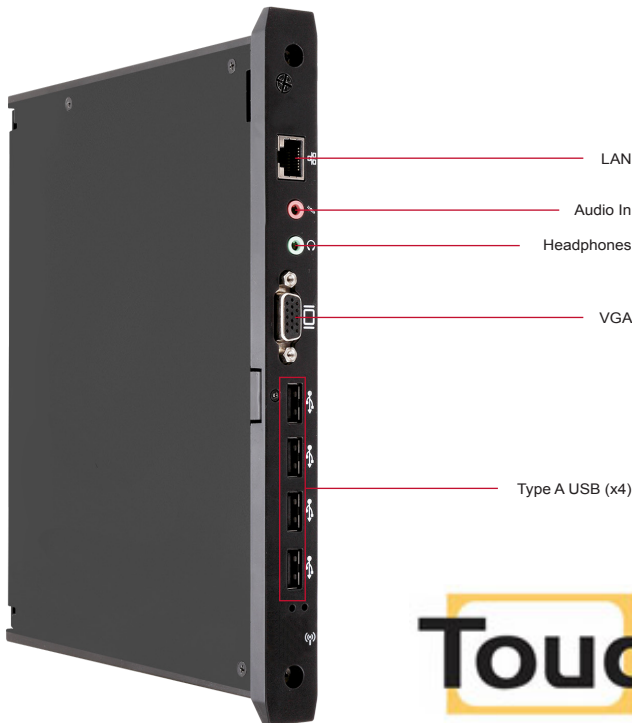

Specifications

SYSTEM	CPU Processor Operating System Graphics System Memory Storage Memory	Intel® Core™ i5 Windows® 8 Pro Integrated Intel HD3000 DDR3 SDRAM 4GB 500GB HDD (SATA2)
COMMUNICATION	Ethernet LAN	10/100/1000 Gigabit Ethernet
INPUT/OUTPUT	USB 2.0 LAN/Ethernet Audio In Audio Out	Type A (x4) RJ45 3.5mm Mini-jack (microphone) 3.5mm Mini-jack
OPERATING CONDITIONS	Temperature Humidity	32–95° F (0–35° C) 20–90% (non-condensing)
DIMENSIONS (W X H X D)	Physical Packaging	9.33 x 7.48 x 0.89 in. / 237 x 190.2 x 22.5 mm 13.19 x 14.42 x 2.95 in. / 335 x 290 x 53 mm
WEIGHT	Net Gross	2.4 lb. / 1.09 kg 3.5 lb. / 1.59 kg
RECYCLE / DISPOSAL		Please dispose of in accordance with local, state or federal laws
WARRANTY		One-year limited on parts and labor

What's in the Box?

NMP-707 network media player, screw driver

Touchboards

205 Westwood Ave, Long Branch, NJ 07740
Phone: 866-94 BOARDS (26273) / (732)-222-1511
Fax: (732)-222-7088 | E-mail: sales@touchboards.com

Specifications and availability are subject to change without notice. Selection, offers and programs may vary by country; see your ViewSonic representative for complete details. Corporate names, trademarks stated herein are the property of their respective companies. Copyright © 2014 ViewSonic Corporation. All rights reserved. [16988-00B-12/13]

Sales: (888) 881-8781 or SalesInfo@ViewSonic.com • More product information: www.ViewSonic.com