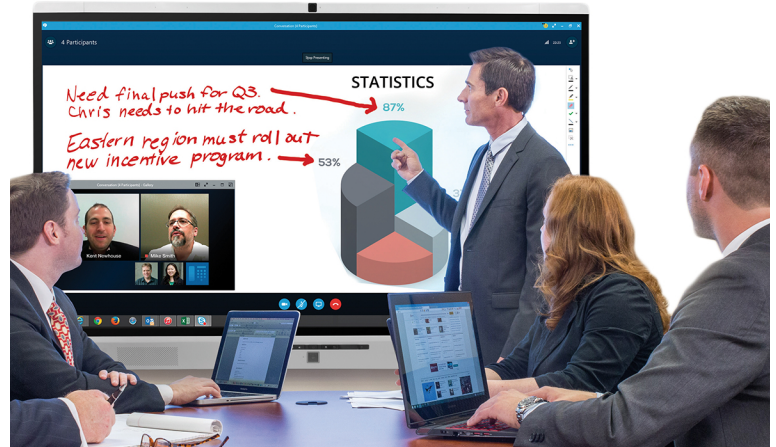

## Simply smarter collaboration.

Use the Unified Collaboration (UC) software of your choice and collaborate with anyone, anywhere. Experience meetings on a display that allows for the whole team to interact without limitations by sharing not only voice and video, but also data and annotations from the meeting. From taking notes to sharing ideas, your company is always one button away from collaboration like you've never experienced before.

## The best video conferencing experience available.

The **TRU TOUCH X Series** features two 1080p wide angle cameras that allow anyone to connect, no matter where they are and be seen as though they are in the room with you. A microphone array with echo cancellation and noise reduction provides sound that is always robust and clear. Connect with four different inputs, including an on-board Android system that lets you see how far technology can take your company.

## The most attractive, capable display in the world.

The **TRU TOUCH X Series** is the only UC system to feature Newline's TRUFlat technology for a sleek, impressive look that combines advanced technology with elegance. The powerful on-board computer means all of your files, folders, and information are always just a button push away.

## Move forward and make an impact.

Take notes on a digital whiteboard with the most comfortable writing experience available on a touch screen, share information with one button and move your whole organization forward by using a solution that is the easiest-to-use on the market. The X Series helps you make an impact.