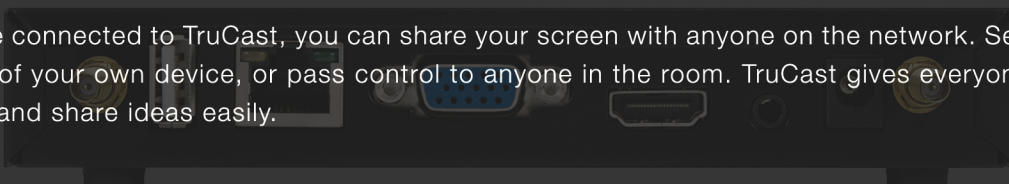

Lose the wires, not the connection.

Powered by IdeaMax, the TruCast wireless interactive presentation system connects multiple devices to an interactive display. By eliminating the wires, TruCast makes any room a completely unlimited interactive space. TruCast2 adds bi-directional touch capability for Mac and also provides a wireless slate in addition to the TruCast itself.

Customize how you connect.

TruCast works just like a wireless router, but does so much more. Connect to Ethernet, use your own WiFi or use TruCast's independent, private WiFi network. Connectivity is easy and secure.

The more the merrier.

TruCast lets you project up to four different devices on an interactive display at once. Broadcast your work and see what your colleagues are working on all at once to make your meetings truly collaborative.

Give everyone the power to share ideas.

Once you're connected to TruCast, you can share your screen with anyone on the network. See what is on the display of your own device, or pass control to anyone in the room. TruCast gives everyone the power to connect and share ideas easily.