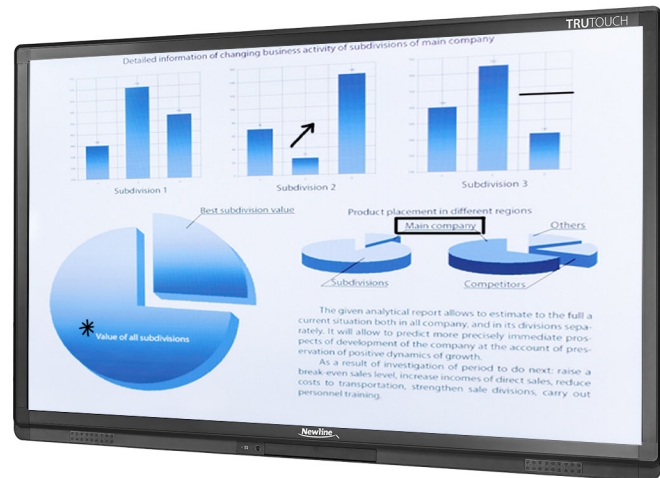

Take collaboration to the next level with one impressive display.

The TruTouch line of Full-HD LED Multi-Touch displays is designed to increase productivity across the board.

Experience meetings and presentations on a display that redefines clarity.

All TruTouch models feature 1080p High-Definition resolution, except for the TruTouch 840 which gives you 84" of Ultra-High-Definition that you can't imagine until you see it. Backlit LED displays provide the sharpest and clearest image for you to show off your innovation. When it comes to an eye-catching display, TruTouch is the clear choice.

No limit to interaction.

TruTouch displays proudly come with completely tech-free pens that you can use or lose and keep on working. If you want, you can use your finger to draw, move and interact. No need to worry about broken electronics, or dead batteries, TruTouch puts all of the technology into the display, so it's all you'll need for a productive meeting.

TruTouch comes with an Open Pluggable Specification, or OPS, slot giving you the ability to have a computer integrated into the display, no extra devices needed. Experience a screen with a full operating system that works simply for more interaction and success. In addition, each display comes with a built-in Android system that is accessible by a simple swipe up from the bottom of the screen. Simply annotate on images, utilizes a basic whiteboard application and more, without needing to download software to any of your own devices.