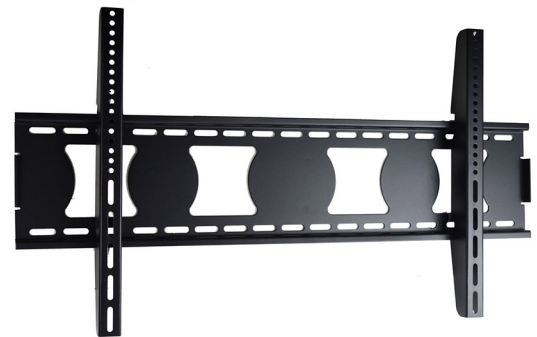

**TruTouch 550/650 Wall Mount
 Model EPR8A50100-000**

Description:

- Fits the TruTouch 470, TruTouch 550, and TruTouch 650 displays (mounting hole pattern up to 24" horizontal by 16" vertical)
- Low profile display gives the TruTouch unit a stylish appearance; strong and durable dual steel frames
- Durable construction supports up to 165 lbs.; Fits up to 24" studs
- Provides 15 degrees of tilt (up and down) with easy one-touch tilt feature to reduce glare, easy install
- Easy to install; 6" 3-axis magnetic bubble level, 10-ft. HDMI cable and standard hardware included; assembly required

Product Details:

- Weight: 10 pounds
- Dimensions: 25" x 16" x 2.5"

**TruTouch 800/840 Wall Mount
 Model EPR8A50600-000**

Description:

- Heavy duty large TV mount, compatible with TruTouch 800, and TruTouch 840 displays
- VESA mounting hole pattern compatible up to 860 x 480 (33.86" W x 18.89" H)
- Supports screens up to 300 lbs; solid, sturdy wall plate provides strength and durability
- Rail design allows TV to shift left and right for TV placement;
- 2.5 inch depth from the wall. Standard mounting hardware included.

Product Details:

- Weight: 12 pounds
- Dimensions: 38" x 19.7" x 2.5"