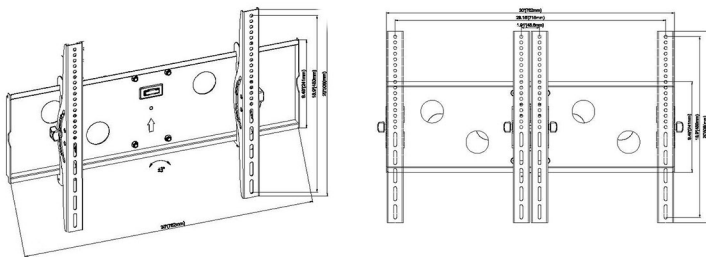

**TruTouch 550/650 Wall Mount
 Model EPR8A50100-000**

Description:

- Fits the TruTouch 470, TruTouch 550, and TruTouch 650 displays (mounting hole pattern up to 24" horizontal by 16" vertical)
- Low profile display gives the TruTouch unit a stylish appearance; strong and durable dual steel frames
- Durable construction supports up to 165 lbs.; Fits up to 24" studs
- Provides 15 degrees of tilt (up and down) with easy one-touch tilt feature to reduce glare, easy install
- Easy to install; 6" 3-axis magnetic bubble level, 10-ft. HDMI cable and standard hardware included; assembly required

Product Details:

- Weight: 10 pounds
- Dimensions: 25" x 16" x 2.5"

**TruTouch 800/840 Wall Mount
 Model EPR8A50600-000**

Description:

- Heavy duty large TV mount, compatible with TruTouch 800, and TruTouch 840 displays
- VESA mounting hole pattern compatible up to 860 x 480 (33.86" W x 18.89" H)
- Supports screens up to 300 lbs; solid, sturdy wall plate provides strength and durability
- Rail design allows TV to shift left and right for TV placement;
- 2.5 inch depth from the wall. Standard mounting hardware included.

Product Details:

- Weight: 12 pounds
- Dimensions: 38" x 19.7" x 2.5"