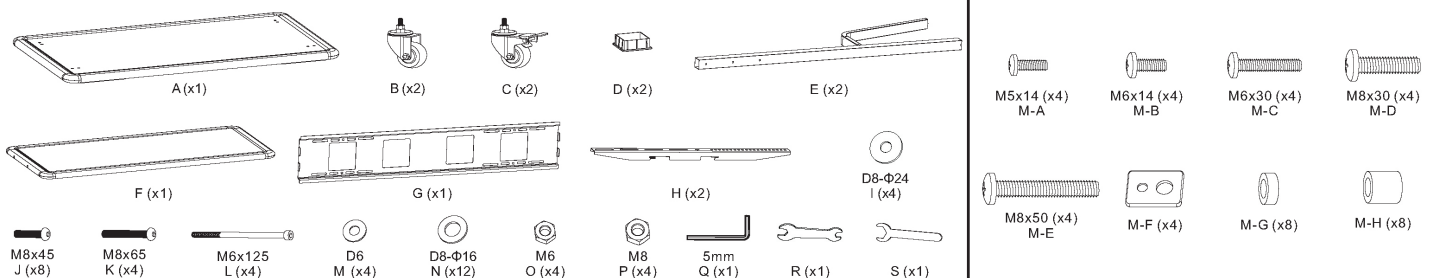

Assembly Parts