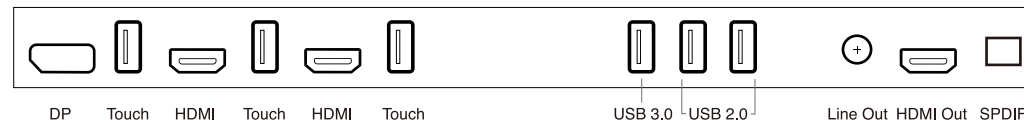

TRU TOUCH VN Series

Intuitive UX

INPUTS / OUTPUTS

TRU TOUCH has various I/O ports that provide connectivity to visualizers, DVD players, and more.

Front Interface Inputs

Rear Bottom Ports

Rear Side Ports

Newline Interactive Inc.
101 East Park Blvd. Suite 807 Plano,
TX 75074, USA
TEL: +1 888 233 0868