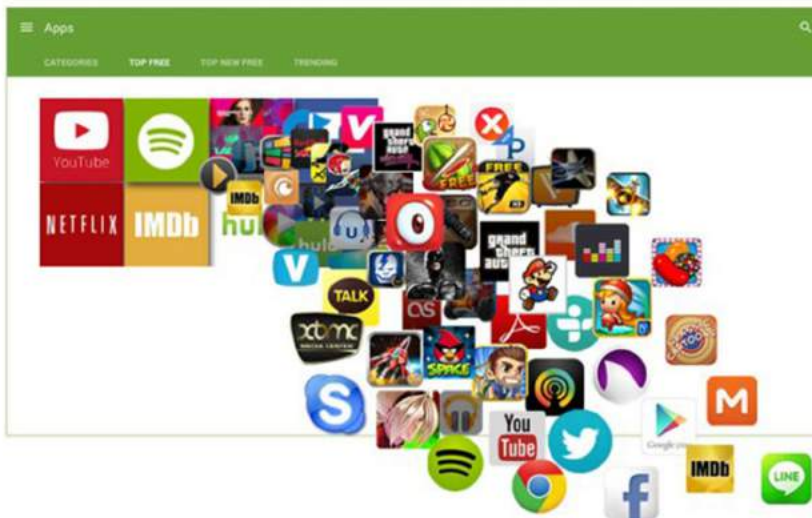

## Give your TRU TOUCH display a boost

Explore a world of options on the big display. Connect X10D to your **TRU TOUCH** and download your favorite apps from the built-in Google Play Store. Use your finger to control the screen, and adjust the floating control pad that stays in view for easy access.

## Access to over a million apps

Use the Google Play Store button to browse and install any apps you need to your X10D.

Add educational game apps, video players such as YouTube, and video conferencing apps like Skype to contact classrooms around the world.