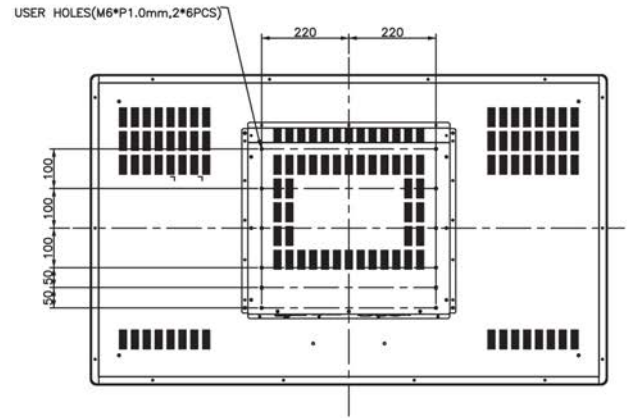

1080p HD, LED Commercial Screen (non-touch)
Tempered Glass Finish for total protection

55" Commercial LED