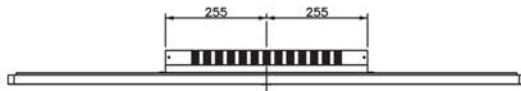

1080p HD, LED Commercial Screen (non-touch)
Tempered Glass Finish for total protection

55" Commercial LED