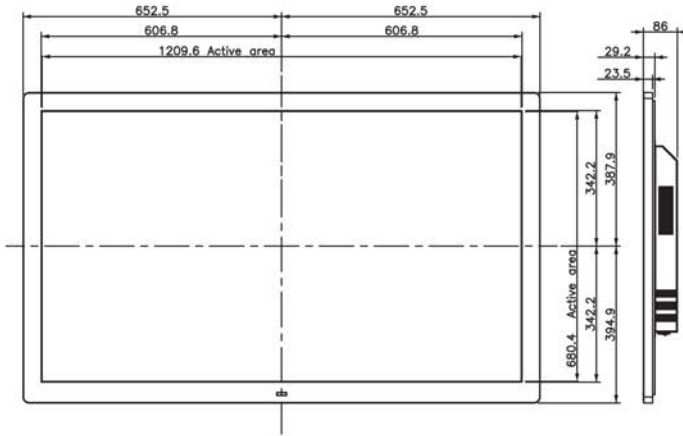

1080p HD, LED Commercial Screen (non-touch)
Tempered Glass Finish for total protection

55" Commercial LED