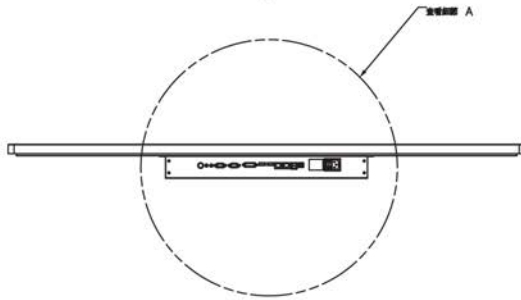

1080p HD, LED Commercial Screen (non-touch)
Tempered Glass Finish for total protection

55" Commercial LED