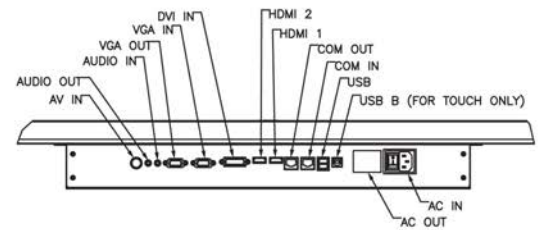

1080p HD, LED Commercial Screen (non-touch)
Tempered Glass Finish for total protection

55" Commercial LED