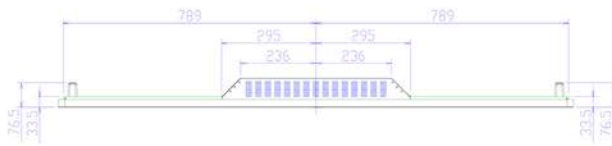

**1080p HD, LED Commercial Screen (non-touch)
Tempered Glass Finish for total protection**

70" Commercial LED

Call: +1 248 764 1084 | Email: sales@touchittechnologies.com | Web: touchittechnologies.com