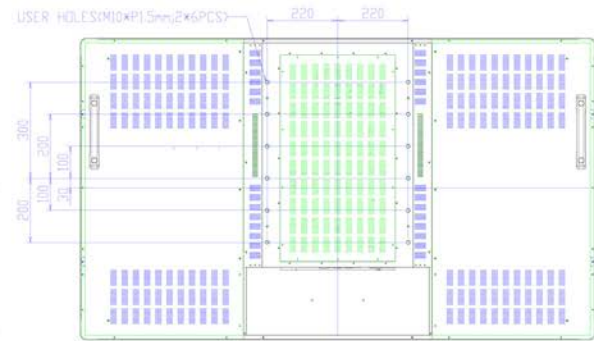

**1080p HD, LED Commercial Screen (non-touch)
Tempered Glass Finish for total protection**

70" Commercial LED

Call: +1 248 764 1084 | Email: sales@touchittechnologies.com | Web: touchittechnologies.com