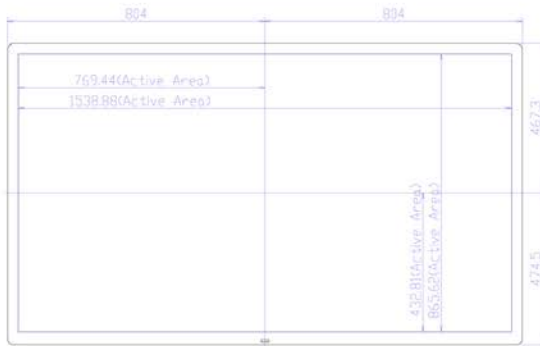

**1080p HD, LED Commercial Screen (non-touch)
Tempered Glass Finish for total protection**

70" Commercial LED

Call: +1 248 764 1084 | Email: sales@touchittechnologies.com | Web: touchittechnologies.com