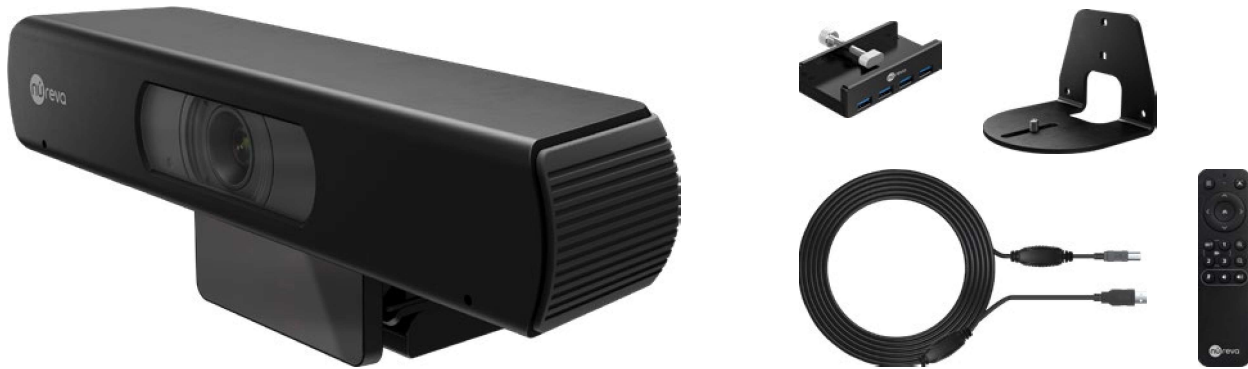

Nureva CV30 camera kit

Video built for learning environments

Ensure remote students stay on track with Nureva XT's 4K ePTZ camera, built for maximum engagement.

Camera presets

Using the remote control, instructors can easily choose between three camera views. They can also manually pan, tilt and zoom up to 8X.

Advanced tracking algorithm

While many other systems use facial tracking, the CV30 tracking algorithm tracks the body of the instructor and follows her throughout the room.

84-degree FOV and 4K sensor

The camera covers the entire front of the classroom, so remote students clearly see the instructor and whiteboard.

Wall-mount installation

You get everything you need to install the CV30 camera exactly where it's needed. By mounting it to the side wall of the classroom, it's easy to reduce clutter and keep cables and equipment out of the way.

Extended USB cable

This 33' (10 m) cable gives you the flexibility to mount the camera in the precise location that you desire, with no need to source other cables.

Powered USB hub

All your USB devices can be easily connected with Nureva XT's powered USB hub. Instructors can use the entire solution by plugging just one cable into their laptop.

Remote control

With Nureva XT, you get a remote control that controls both the room audio system and the camera.