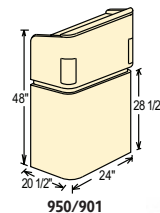

COLOR OPTIONS

Touchboards

205 Westwood Ave, Long Branch, NJ 07740
Phone: 866-94 BOARDS (26273) / (732)-222-1511
Fax: (732)-222-7088 | E-mail: sales@touchboards.com