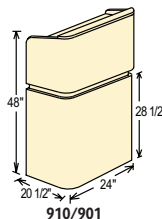

COLOR OPTIONS

Touchboards

205 Westwood Ave, Long Branch, NJ 07740
Phone: 866-94 BOARDS (26273) / (732)-222-1511
Fax: (732)-222-7088 | E-mail: sales@touchboards.com