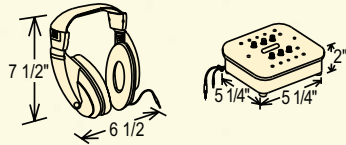

#LC1300
CD/Tape Player

Built-In Technologically Advanced (MP3 Compatible) Media Aux 1/8" Input

LC1200
TECHNICAL SPECIFICATIONS

6-Stereo Premium Headsets
1-Six Jack Stereo/Mono Junction Box with Coupling "Capability"
Individual volume control for each headset
Shipping information (Class 65, 11lbs, 20x21x8)

LC1300
TECHNICAL SPECIFICATIONS

Plays CDs and Cassettes
Recordable cassette deck
Can be used with the LC-1200
Fully Programmable CD Player
AM/FM Stereo
2-Way Power — AC/DC; Optional Battery Powered (8 "D" size batteries- not included)
Shipping information (Class 65, 10 lbs, 12x10x8)