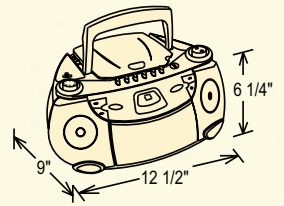

#LC1300
CD/Tape Player

Built-In Technologically Advanced (MP3 Compatible) Media Aux 1/8" Input

LC1200
TECHNICAL SPECIFICATIONS

6-Stereo Premium Headsets
1-Six Jack Stereo/Mono Junction Box with Coupling "Capability"
Individual volume control for each headset
Shipping information (Class 65, 11lbs, 20x21x8)

LC1300
TECHNICAL SPECIFICATIONS

Plays CDs and Cassettes
Recordable cassette deck
Can be used with the LC-1200
Fully Programmable CD Player
AM/FM Stereo
2-Way Power — AC/DC; Optional Battery Powered (8 "D" size batteries- not included)
Shipping information (Class 65, 10 lbs, 12x10x8)