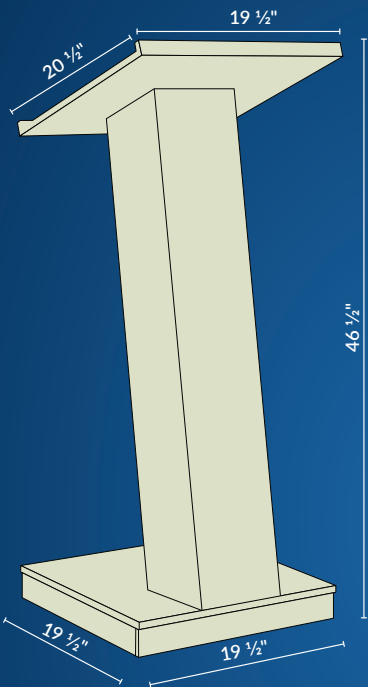

The lectern operates via AC plug and features a row of input/output jacks for easy multimedia presentations. With its sleek Z-shaped design, black laminate finish and concealed casters at the bottom, the ZED is not just incredibly functional, but a handsome piece of furniture too. Get a standing ovation with ZED, the number one lectern for your speaking events.

Versatile

40-watt sound lectern suitable for medium sized venues such as conference rooms, meeting halls, auditoriums, and cafeterias.

Model #ZED

PRODUCT FEATURES

Overall	19.5"W x 19.5"D x 46.5"H
Reading Surface	19.5"W x 20.5"D
Product Weight	47.6 lbs.
Mics	21" Gooseneck and Tie-clip lavalier
AMP	40W