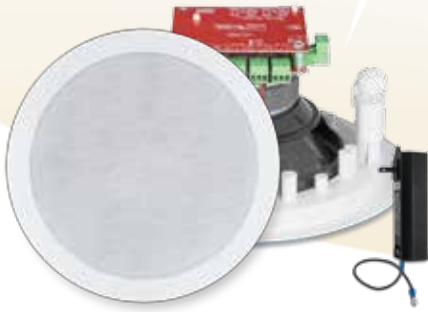

- 3 Inputs Allowing Two Stereo Pairs (4 in, 1 out)
- 3 Stereo Inputs and 1 Balanced Mono Input
- 3.5 Mini Stereo Input on the Faceplate
- Fits in a Single Gang Box.

SELF-AMPLIFIED, IN-CEILING SPEAKERS

AMP-R2SIC5 / AMP-R2SIC6