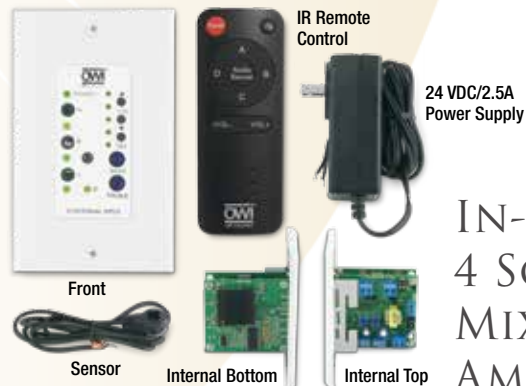

IR Remote Control

70V, 40W DIGITAL MINI AMPLIFIER

AMPMA70V40

- 70 V, 40 W, Power Amplifier (Class D) with Output Alternately at 70 V or 100 V. Digital and RCA Inputs.
- One Digital Audio Input (Optical)
- Mono Audio Output at 40 W
- Two Stereo Inputs
- 16 ID Code Control
- 3-Level MIC input
- Switchable Stereo to Digital
- Volume/Base/Treble Controls
- For OWI Surface and Ceiling Speakers.

15V DC Power Supply with Grounding Wire

One OWI AMP1SGB Amplifier Can Power One Or Up To FOUR OWI Speakers

8Ω, 40W DIGITAL MINI AMPLIFIER

AMPMA40X

- Amplifier and Remote Control/Sensor
- Small but Powerful (Class D Amplifier) with 3 Inputs (2 Line-In and 1 Balanced MIC)
- Integrated with EQ Control, MIC Mixer Function, Bridge Connection and IR Remote Control
- For OWI Surface and Ceiling Speakers

Connections for MIC/DVD/PC and Speakers

IR Remote Control

Front

Sensor

Internal Bottom

Internal Top

IR Remote Control

24 VDC/2.5A Power Supply