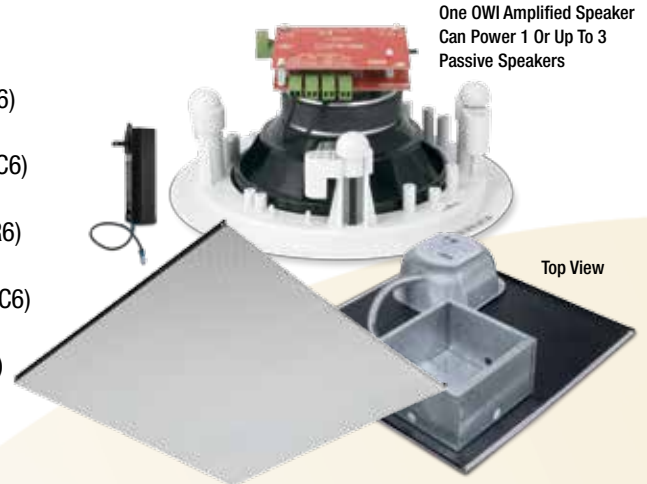

2X2FGGRN1S61

(Full Grill with AMP1SGRN)