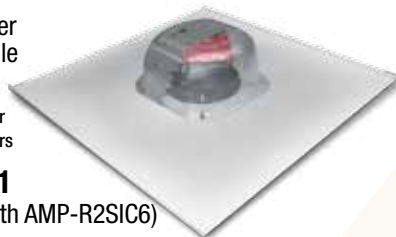

Self-Amplified Ceiling Speaker on a 2 x 2 Metal Tile with Metal Backcan

- 1, 2 and 4 Speaker Packages Available

One OWI Amplified Speaker Can Power 1 Or Up To 3 Passive Speakers

2X2AMP-R2S61

(2 x 2 Metal Tile with AMP-R2SIC6)

2X2AMP-BT2S61

(2 x 2 Metal Tile with AMP-BTR2SIC6)

2X2-ER2TR61

(2 x 2 Metal Tile with AMP-ER2TR6)

2X2AMP-HD2S61

(2 x 2 Metal Tile with AMP-HD2SIC6)

2X2AMPGRN1S61

(2 x 2 Metal Tile with AMP1SGRN)

AMP-BT2SIC5 / AMP-BT2SIC6

- Two Audio Inputs. Priority Override
- 15 VDC Level Power Supply
- Can Drive 3 Additional Non-Powered Speakers (IC5 or IC6)

One OWI Amplified Speaker Can Power 1 Or Up To 3 Passive Speakers