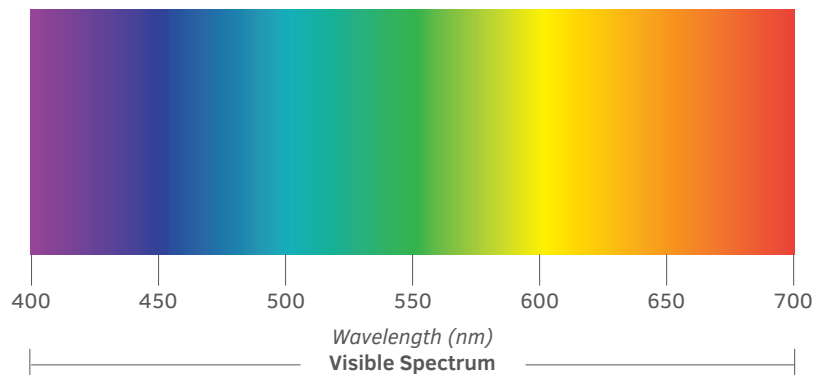

## What is True Color Grey?

Our patented TCG® Technology has finally solved the biggest issue electricians face when wearing appropriate Arc Flash protection. Historically, they have always experienced color distortion when looking through their protective shields.

What is True Color Grey? It is a medium density filter that allows all visible light to pass through without causing any color distortion. The end result is a nearly clear experience for the worker when performing electrical tasks. With the advent of this new technology electrical workers will no longer struggle to see colored wires or electrical tape while working energized.