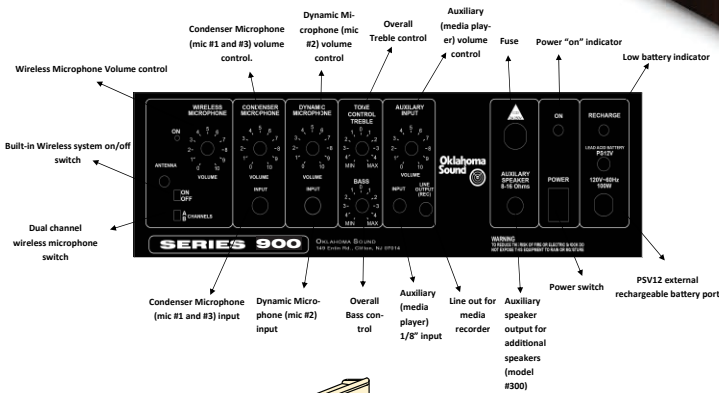

- A gorgeous bold sound lectern, perfect for commanding a dignified presence in settings like conference and meeting rooms
- Two Microphones: one Handheld (9' cable) and one Tie-Clip/Lavalier (10' cable)
- A flexible gooseneck arm and digital time piece
- Upgraded Shock Mount holder to prevent feedback
- Input/Output lines for Media players, extension speakers, recording and playing MP3s
- Four 4" speakers with radius-style grilles are mounted directly into the unit's curved corners
- Features cabinetry of a rich wood mahogany-on-walnut veneer over a solid plywood core
- Contemporary-style radius curved corners and contoured edging
- Three sizeable storage spaces and two adjustable shelves
- Two locking doors with fingertip indents for easy opening
- Halogen reading lamp (with dimmer) to illuminate the ample 22"x14" reading surface.
- Four concealed easy-roll casters for easy mobility
- Ships Fully Assembled

2 LOCKING DOORS

ADJUSTABLE SHELVES

COLOR OPTIONS

MAHOGANY ON WALNUT

950 / 901

TECHNICAL SPECIFICATIONS

DIMENSIONS	28"H x 24"W x 20"D
WEIGHT	175 lbs.
SHELF	11"H x 16"D x 22"W
POWER OUTPUT	75 Watts
MICROPHONES	2 Condenser type: Handheld w/ 9' Cable; Tie-Clip/Lavalier w/ 10' Cable
SPEAKERS	Four 4" High Efficiency
INPUTS	Two Mics, One Aux
WIRELESS	Switchable; Two Frequency
OUTPUTS	Line out 1: Extension Speaker, Line out 2: Media Player
CONTROLS	Four Volume, Bass/Treble, On/Off
FUSE	Internally mounted, 2A
POWER SUPPLY	117V AC; 12V DC with Optional Battery
RECHARGER	Internally mounted; with LED indicator
MIC MOUNT	SM - Stock Mount to prevent feedback