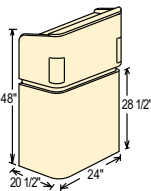

2 LOCKING DOORS

ADJUSTABLE SHELVES

COLOR OPTIONS

MAHOGANY ON WALNUT

950 / 901

TECHNICAL SPECIFICATIONS

DIMENSIONS	28"H x 24"W x 20"D
WEIGHT	175 lbs.
SHELF	11"H x 16"D x 22"W
POWER OUTPUT	75 Watts
MICROPHONES	2 Condenser type: Handheld w/ 9' Cable; Tie-Clip/Lavalier w/ 10' Cable
SPEAKERS	Four 4" High Efficiency
INPUTS	Two Mics, One Aux
WIRELESS	Switchable; Two Frequency
OUTPUTS	Line out 1: Extension Speaker, Line out 2: Media Player
CONTROLS	Four Volume, Bass/Treble, On/Off
FUSE	Internally mounted, 2A
POWER SUPPLY	117V AC; 12V DC with Optional Battery
RECHARGER	Internally mounted; with LED indicator
MIC MOUNT	SM - Stock Mount to prevent feedback