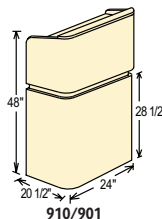

COLOR OPTIONS

205 Westwood Ave, Long Branch, NJ 07740
Phone: 866-94 BOARDS (26273) / (732)-222-1511
Fax: (732)-222-7088 | E-mail: sales@touchboards.com