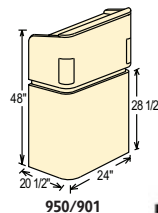

COLOR OPTIONS

205 Westwood Ave, Long Branch, NJ 07740
Phone: 866-94 BOARDS (26273) / (732)-222-1511
Fax: (732)-222-7088 | E-mail: sales@touchboards.com