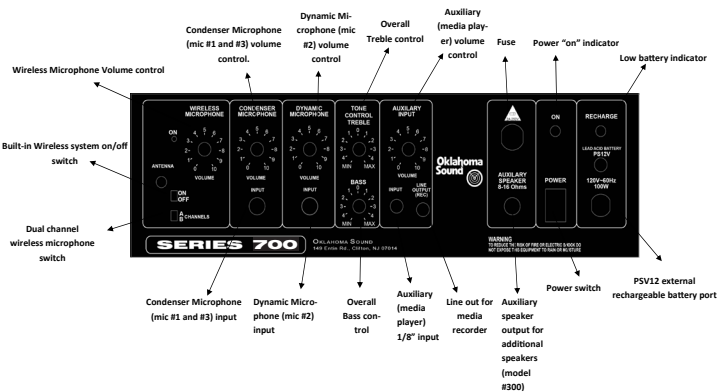

READY TO ASSEMBLE

Aristocrat Floor Lectern MODEL #6010

FEATURES

- Executive-style Sound Lectern - ideal for conference, training, auditorium and formal meeting rooms
- Speaker dimensions: 9"H x 14"W
- 50-Watt multimedia amplifier
- Two built-in 8" speakers
- Two Microphones: One Handheld (9' cable) and one Tie-Clip/Lavalier (10' cable)
- Flexible Gooseneck Arm and Digital Timepiece
- Input/Output lines for Media players, extension speakers, recording and playing MP3s
- Available with optional built-in wireless microphones
- Four easy-roll casters, 2 locking
- High pressure thermal-fused laminate on a MDF core
- Durable scratch resistance surface
- Ships Ready To Assemble, UPS

SHOWN IN MAHOGANY ▶

COLOR OPTIONS

6010

TECHNICAL SPECIFICATIONS

OVERALL DIMENSIONS	46"H x 25"W x 20"D
WEIGHT	89 lbs.
SHELVES (2)	23.5"W x 18"D
POWER OUTPUT	50 Watts
MICROPHONES	2 Condenser type: Handheld with 9' Cable, Tie-Clip/Lavalier with 10' Cable
SPEAKERS	Two 8" High Efficiency
INPUTS	Two Mics, One Aux
WIRELESS	Switchable; Two Frequency
OUTPUTS	Line out 1: Extension Speaker, Line out 2: Media Recorder
CONTROLS	Four Volume, Bass/Treble, On/Off
FUSE	Internally Mounted, 2A
POWER SUPPLY	117V AC; 12V DC with Optional Battery
RECHARGER	Internally Mounted, with LED Indicator