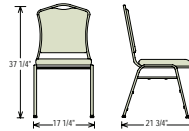

Banquet Stack Chairs

9300 SERIES SILHOUETTE STACK CHAIR

Steel Standard: ASTM A513
Foam Standard: 1.8lb. density, 46 ILD
Vinyl: .80MM thickness
 Solid fabrics rated to 130,000 double rubs
 Patterned fabrics rated to 67,000 double rubs

Optional Felt Glides
GL90-FT

Optional ganging device
PGC81

STANDARD FEATURES

7/8" square 18 gauge tubing with non-marring glides and 5/8" underseat and H braces

Premium double back with 4 concealed steel backrest tabs for an elegant look

Stack & TRANSPORT

WITH DOLLY MODEL DY9000 AND DY81

DIMENSIONS: 18"W X 34"D X 52"H
MAX CAPACITY: 8-10 CHAIRS

1" ROUND
TUBULAR
STEEL

8" DIAM. X 2"W
HARD RUBBER
CASTERS

Now includes
conveniently
hooked-on bungee
cord to secure the
chairs when
stacked on dolly