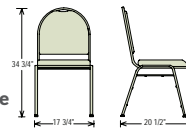

Banquet Stack Chairs

9200 SERIES

DOMESTIC STACK CHAIR

Steel Standard: ASTM A513
Foam Standard: 1.8lb. density, 46 ILD
Vinyl: .80MM thickness
Solid fabrics rated to 130,000 double rubs
Patterned fabrics rated to 67,000 double rubs

STANDARD FEATURES

Built-in stacking bars and 12 plastic stack bumpers ensure stacking securely

Back rests on 4 tabs (2 on each side) for extra durability

7/8" square 18 gauge tubing with non-marring glides and 5/8" underseat and H braces

Waterfall seat, padded with 2" of 1.8lb. high-density Grade A foam with double-stitched box seat

MDF core seat and back

FABRIC UPHOLSTERY PATTERN

FABRIC UPHOLSTERY SOLIDS

VINYL UPHOLSTERY