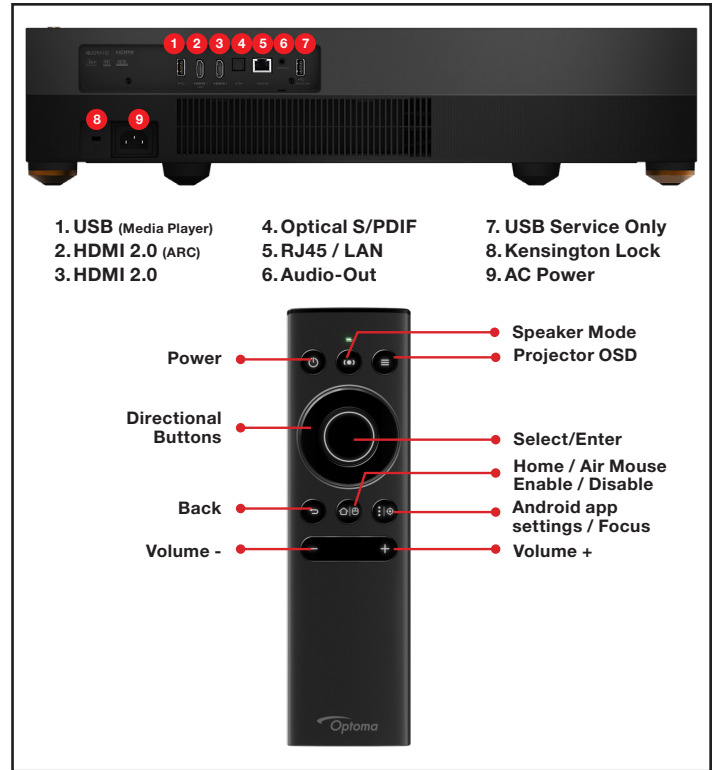

COMPATIBILITY SPECIFICATIONS

Computer Compatibility	4K UHD 2160p, 4K DC, WUXGA, HDTV 1080p, UXGA, SXGA, WXGA+, WXGA (1280 x 800), WXGA, HDTV (720p), XGA, SVGA, VGA, PC and Mac compatible
Video Compatibility	4K UHD 2160p (24/50/60Hz), 1080p (24/50/60Hz), 1080i (50/60Hz), 720p (50/60Hz), 480i/p, 576i/p
HDR Source Compatibility	Ultra HD Blu-Ray player, 4K UHD streaming media device (Roku 4K Ultra), Xbox One S / One X (Ultra HD Blu-ray, 4K media streaming & HDR gaming) and PS4 Pro (4K UHD media streaming and 4K UHD HDR gaming only)
3D Compatibility†	Supports all HDMI 1.4a mandatory 3D formats (Frame pack, side-by-side, top-bottom) and up converts frame rate from 60Hz to 120Hz or 24Hz to 144Hz (i.e. 60 or 72 frames per eye). 3D glasses are needed and are sold separately. Refer to user manual for details.
Scan Rate	Vertical: 50- 85 Hz (120Hz for 1080p 3D feature projector)
I/O Connection Ports	1x HDMI 2.0 (HDCP 2.2), 1x HDMI 2.0 (HDCP 2.2, HDMI-ARC), 1x HDMI 2.0 (HDCP 2.2, side), 1x USB 2.0 (4K media player), USB 2.0 power (side), USB (service), optical S/PDIF out, audio out (3.5mm, subwoofer compatible), RJ45
Loop Through (Audio)	Optical S/PDIF & HDMI-ARC (PCM, Dolby Digital and Dolby Digital Plus bitstream / pass through)

NETWORK CONNECTIVITY

Wi-Fi	802.11ac (dual-band, 2x2)
Wi-Fi Security	WEP, TKIP, AES, WPA, WPA2
Bluetooth	Bluetooth 4.0
Firmware	OTA updates via Wi-Fi or Ethernet

PHYSICAL SPECIFICATIONS

Security	Kensington® lock port, password (OSD)
Weight	24.25 lbs.
Dimensions (W x H x D)	22.1" x 5.1" x 15"

Warranty

3-year Optoma Express service

What's in the Box

CinemaX P1, distance cards, quick start guide, Bluetooth smart home remote with Airmouse (rechargeable), HDMI cable, power cable, warranty card

Optional Accessories

Bluetooth smart home remote with airmouse (replacement), CinemaX P1 distance cards

Accessory Part Numbers

Bluetooth smart home remote with airmouse: BR-3074R
CinemaX P1 distance cards: BD-25120

UPC 796435 81 338 3

*Light source life is dependent upon many factors, including brightness mode, display mode, usage, environmental conditions and more. Light source brightness can decrease over time.

†3D content can be viewed with DLP Link active shutter 3D glasses when projector is used with a compatible 3D player. Please visit us at Optoma.com for more information.

Copyright © 2019 Optoma Technology, Inc. DLP® and the DLP logo are registered trademarks of Texas Instruments™. Amazon, Alexa and all related logos are trademarks of Amazon.com, Inc. or its affiliates. Assistant is a trademark of Google, LLC. Dolby, Dolby Audio, and the double-D symbol are trademarks of Dolby Laboratories. All other trademarks are the property of their respective owners. All specifications subject to change at any time. 07292019