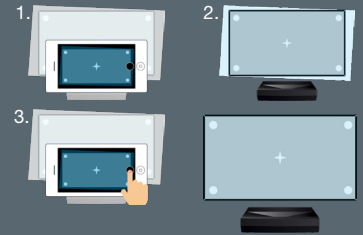

NU FORCE PREMIUM SOUNDBAR

- Dolby Digital 2.0
- 2x full range aluminum drivers
- 2x woofers
- Ported and isolated chambers
- 40 watts of total power

Ultra Short Throw

ensures easy place and play setup.

SmartFIT

Auto geometry correction system ensures hassle-free setup that produces incredible projections using a smartphone.

TapCast

Enhance your home cinema experience with the TapCast companion app. Easily push and play music, images, photographs or documents, control your projector, screen share or install APKs from Android and iOS mobile devices. Wireless screen mirroring is supported via iOS, Mac OS X, Android, Chrome OS and Windows devices, too.