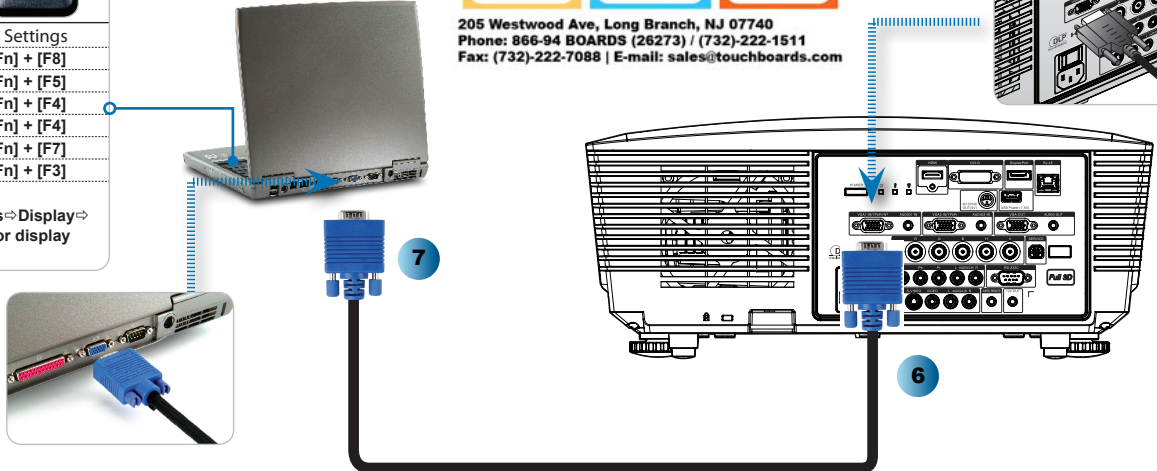

QUICK START CARD

8 **Fn** + **F8 CRT/LCD**

Toggle Output Settings

Asus/Dell	[Fn] + [F8]
Acer/Toshiba	[Fn] + [F5]
Gateway	[Fn] + [F4]
HP/Compaq	[Fn] + [F4]
IBM/Lenovo	[Fn] + [F7]
NEC	[Fn] + [F3]

Mac Apple :
System Preferences → Display →
Arrangement → Mirror display