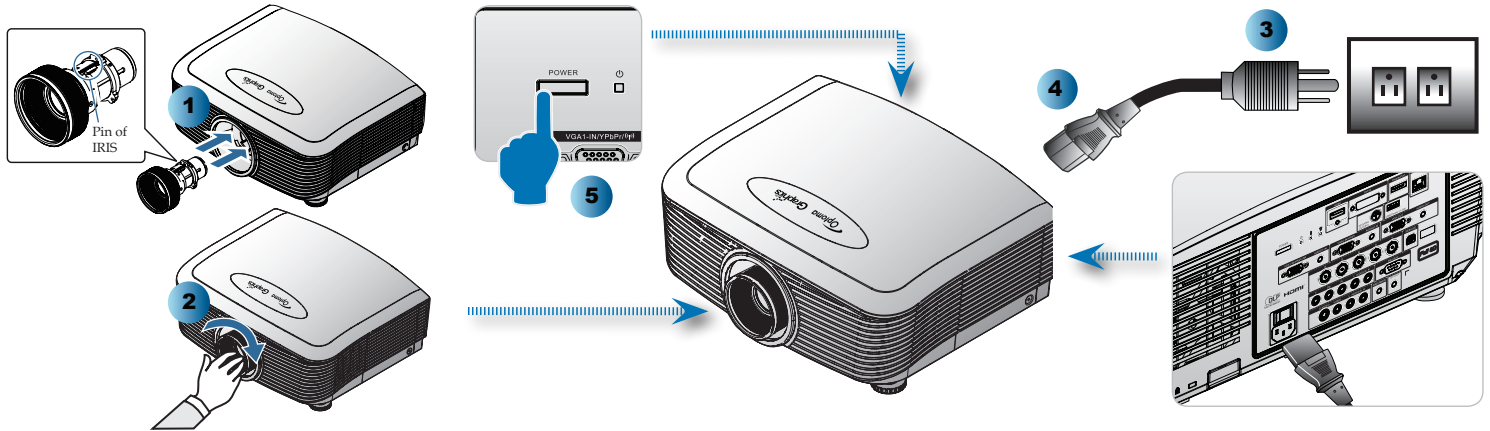

QUICK START CARD

8 **Fn** + **F8 CRT/LCD**

Toggle Output Settings

Asus/Dell	[Fn] + [F8]
Acer/Toshiba	[Fn] + [F5]
Gateway	[Fn] + [F4]
HP/Compaq	[Fn] + [F4]
IBM/Lenovo	[Fn] + [F7]
NEC	[Fn] + [F3]

Mac Apple :
System Preferences → Display →
Arrangement → Mirror display