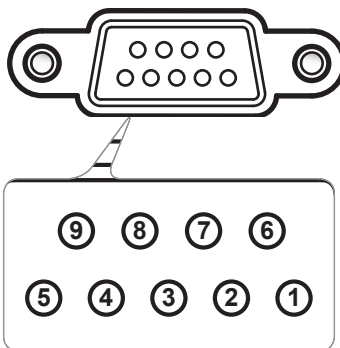

### RS232 Pin Assignments

❖ RS232 shell is grounded.

Pin no.	Spec.
1	N/A
2	RXD
3	TXD
4	N/A
5	GND
6	N/A
7	N/A
8	N/A
9	N/A