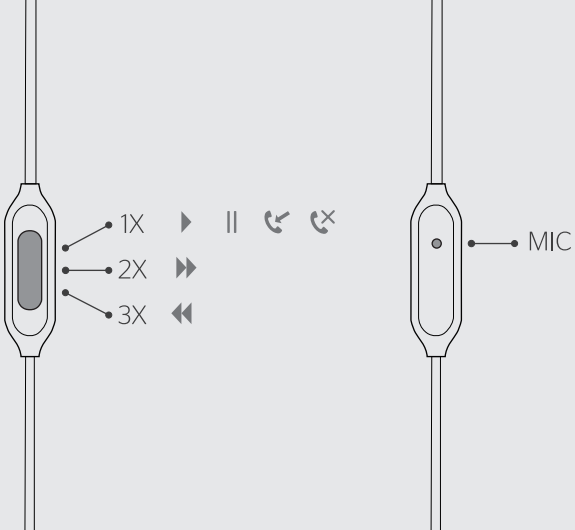

Touchboards

205 Westwood Ave, Long Branch, NJ 07740
Phone: 866-94 BOARDS (26273) / (732)-222-1511
Fax: (732)-222-7088 | E-mail: sales@touchboards.com

Optoma

NU FORCE

NE750M / NE800M

High / Superior performance earphones