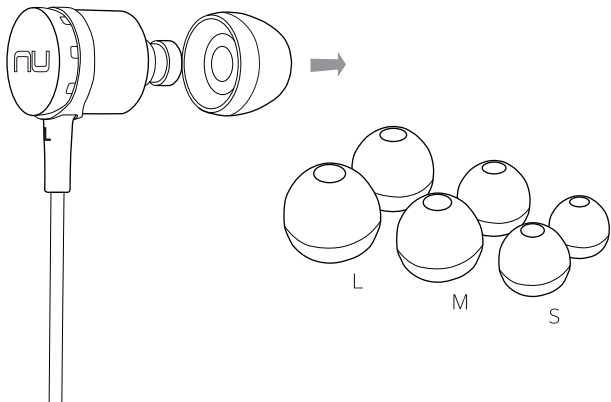

Touchboards

205 Westwood Ave, Long Branch, NJ 07740
Phone: 866-94 BOARDS (26273) / (732)-222-1511
Fax: (732)-222-7088 | E-mail: sales@touchboards.com

Optoma

NU FORCE

NE750M / NE800M

High / Superior performance earphones