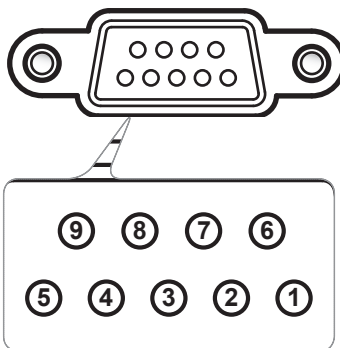

### RS232 Pin Assignments

- ❖ RS232 shell is grounded.

Pin no.	Spec.
1	N/A
2	RXD
3	TXD
4	N/A
5	GND
6	N/A
7	N/A
8	N/A
9	N/A

**Touchboards**

205 Westwood Ave, Long Branch, NJ 07740  
Phone: 866-94 BOARDS (26273) / (732)-222-1511  
Fax: (732)-222-7088 | E-mail: sales@touchboards.com

## RS232 Protocol Function List

1. There is a <CR> after all ASCII commands.
2. 0D is the HEX code for <CR> in ASCII code.

Baud Rate : 9600  
 Data Bits: 8  
 Parity: None  
 Stop Bits: 1  
 Flow Control : None  
 UART16550 FIFO: Disable  
 Projector Return (Pass): P  
 Projector Return (Fail): F