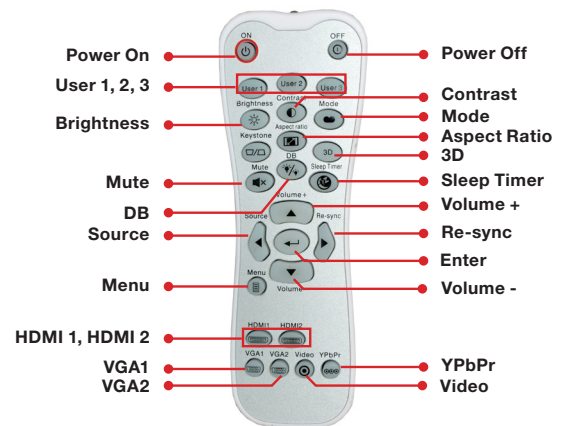

### COMPATIBILITY SPECIFICATIONS

<b>Computer Compatibility</b>	4K UHD 2160p, WUXGA, HDTV 1080p, UXGA, SXGA, WXGA+, WXGA (1366x768), WXGA, HDTV (720p), XGA, SVGA, VGA, PC and Mac compatible
<b>Video Compatibility</b>	4K UHD 2160p (24/50/60Hz), 1080p (24/50/60Hz), 1080i (50/60Hz), 720p (50/60Hz), 480i/p, 576i/p
<b>HDR Source Compatibility</b>	Ultra HD Blu-Ray player, 4K UHD streaming media device (Roku 4K Ultra), Xbox One S / One X (Ultra HD Blu-ray, 4K media streaming & HDR gaming) and PS4 Pro (4K UHD media streaming and 4K UHD HDR gaming only)
<b>Vertical Scan Rate</b>	24Hz to 120Hz
<b>Horizontal Scan Rate</b>	31.000 to 135.000KHz
<b>User Controls</b>	Yes
<b>I/O Connection Ports</b>	2xHDMI 2.0 (w/ HDCP 2.2, MHL 2.1), VGA-in, audio-in (3.5mm), audio-out, S/PDIF out (optical), USB 2.0 (service port), USB power, RJ-45, RS-232C, 12V Trigger
<b>Loop Through (Audio)</b>	Audio passthrough from HDMI to 3.5mm audio out and optical S/ PDIF out (2 channels)

### PHYSICAL SPECIFICATIONS

<b>Security</b>	Kensington® lock port, password (OSD)
<b>Weight</b>	11.75lbs.
<b>Dimensions (W x H x D)</b>	15.4" x 11.1" x 5.1"

\*Light source life is dependent upon many factors, including brightness mode, display mode, usage, environmental conditions and more. Light source brightness can decrease over time.

†3D content can be viewed with DLP Link active shutter 3D glasses when projector is used with a compatible 3D player. Please visit [www.OptomaUSA.com](http://www.OptomaUSA.com) for more information.

- |            |                     |                      |
|------------|---------------------|----------------------|
| 1. RS-232C | 5. 12V-Out          | 9. Audio-Out         |
| 2. HDMI1   | 6. Audio-In         | 10. S / PDIF         |
| 3. HDMI 4K | 7. USB Power Out    | 11. AC Power         |
| 4. VGA     | 8. USB Service Only | 12. Kensington™ Lock |