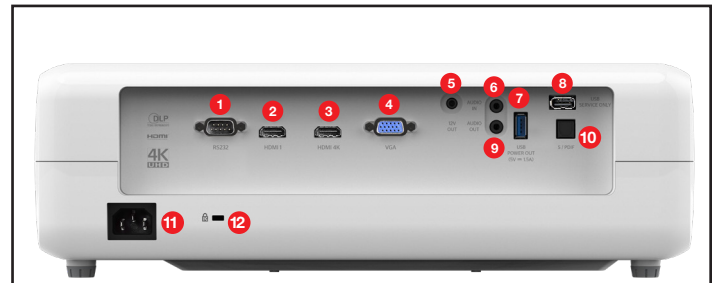

COMPATIBILITY SPECIFICATIONS

Computer Compatibility	4K UHD 2160p, WUXGA, HDTV 1080p, UXGA, SXGA, WXGA+, WXGA (1366x768), WXGA, HDTV (720p), XGA, SVGA, VGA, PC and Mac compatible
Video Compatibility	4K UHD 2160p (24/50/60Hz), 1080p (24/50/60Hz), 1080i (50/60Hz), 720p (50/60Hz), 480i/p, 576i/p
HDR Source Compatibility	Ultra HD Blu-Ray player, 4K UHD streaming media device (Roku 4K Ultra), Xbox One S / One X (Ultra HD Blu-ray, 4K media streaming & HDR gaming) and PS4 Pro (4K UHD media streaming and 4K UHD HDR gaming only)
Vertical Scan Rate	24Hz to 120Hz
Horizontal Scan Rate	31.000 to 135.000KHz
User Controls	Yes
I/O Connection Ports	2xHDMI 2.0 (w/ HDCP 2.2, MHL 2.1), VGA-in, audio-in (3.5mm), audio-out, S/PDIF out (optical), USB 2.0 (service port), USB power, RJ-45, RS-232C, 12V Trigger
Loop Through (Audio)	Audio passthrough from HDMI to 3.5mm audio out and optical S/ PDIF out (2 channels)

PHYSICAL SPECIFICATIONS

Security	Kensington® lock port, password (OSD)
Weight	11.75lbs.
Dimensions (W x H x D)	15.4" x 11.1" x 5.1"

*Light source life is dependent upon many factors, including brightness mode, display mode, usage, environmental conditions and more. Light source brightness can decrease over time.

†3D content can be viewed with DLP Link active shutter 3D glasses when projector is used with a compatible 3D player. Please visit www.OptomaUSA.com for more information.

1. RS-232C	5. 12V-Out	9. Audio-Out
2. HDMI1	6. Audio-In	10. S / PDIF
3. HDMI 4K	7. USB Power Out	11. AC Power
4. VGA	8. USB Service Only	12. Kensington™ Lock