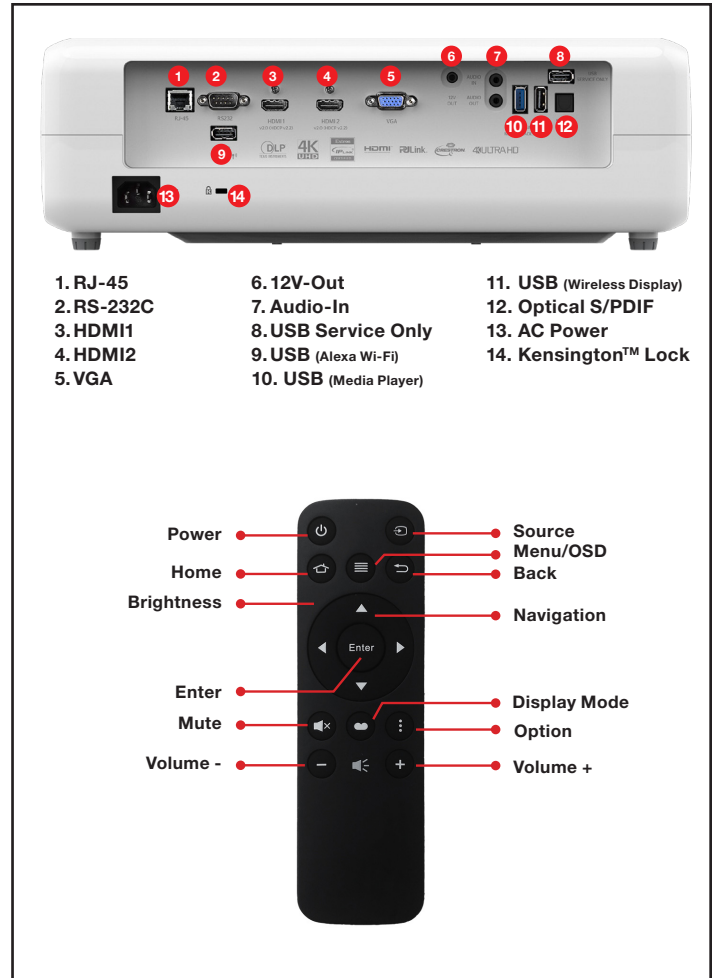

PHYSICAL SPECIFICATIONS

Security	Kensington® lock port, password (OSD)
Weight	11.75 lbs.
Dimensions (W x H x D)	15.4" x 5.1" x 11.1"

Warranty

2-year limited warranty, 90-days lamp

What's in the Box

UHD52ALV, lens cap, AC power cord, HDMI cable, remote control, batteries for remote, WUSB Wi-Fi adapter (for Alexa Wi-Fi or wireless screen mirroring), multilingual CD-ROM, user's manual, quick start guide and warranty card