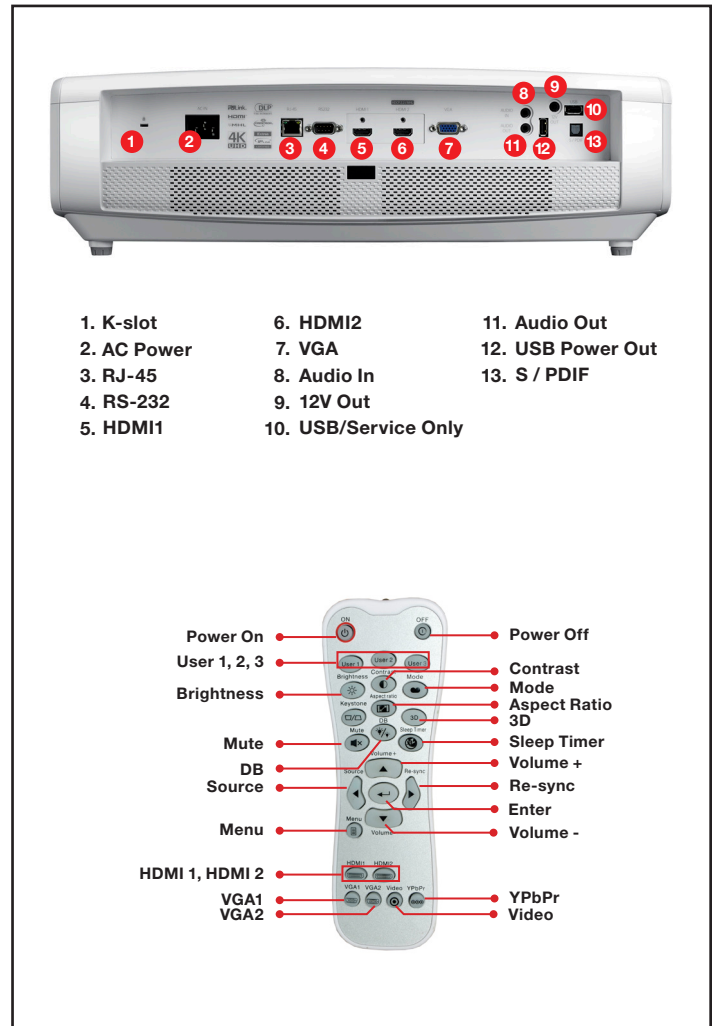

COMPATIBILITY SPECIFICATIONS

Computer Compatibility	UHD 2160p, WUXGA, HDTV 1080p, UXGA, SXGA, WXGA+, WXGA (1366x768), WXGA, HDTV (720p), XGA, SVGA, VGA, PC and Mac compatible
Video Compatibility	UHD 2160p (24/50/60Hz), 1080p (24/50/60Hz), 1080i (50/60Hz), 720p (50/60Hz), 480i/p, 576i/p
Vertical Scan Rate	24Hz to 120Hz
Horizontal Scan Rate	31.000 to 135.000KHz
User Controls	Complete on-screen menu adjustment in 10 languages
I/O Connection Ports	1xHDMI 1.4a, 1xHDMI 2.0 (w/ HDCP 2.2, MHL 2.1 and Full 18Gbps), VGA-In, Audio-In (3.5mm), Audio-Out, SPDIF Out (Optical), USB 2.0 Port (Service), USB-A Power, RJ45, RS232C, 12V Trigger
Loop Through (Audio)	Audio Pass Thru via HDMI to 3.5mm Audio Out and Optical Out (AC3 Dolby Digital, Dolby Digital Plus, DTS)

PHYSICAL SPECIFICATIONS

Security	Kensington® lock port, password (OSD)
Weight	16lbs
Dimensions (W x H x D)	19.6" x 13" x 6"

1. K-slot	6. HDMI2	11. Audio Out
2. AC Power	7. VGA	12. USB Power Out
3. RJ-45	8. Audio In	13. S / PDIF
4. RS-232	9. 12V Out	
5. HDMI1	10. USB/Service Only	

Power On	Power Off
User 1, 2, 3	Contrast
Brightness	Mode
Mute	Aspect Ratio
DB	3D
Source	Sleep Timer
Menu	Volume +
HDMI 1, HDMI 2	Re-sync
VGA1	Enter
VGA2	Volume -
	YPbPr
	Video

Warranty

2 Year Limited Warranty/90 Days Lamp

What's in the Box

UHD60, lens cap, AC power cord, HDMI cable, remote control, batteries for remote, multilingual CD-ROM, user's manual, quick start card, and warranty card

Optional Accessories

Mount

Accessory Part Numbers

Lamp: BL-FP240E

Remote: SP.8ZE01GC01

Mount: BM-5001U, OCM815W, OCM818W-RU

UPC 796435 81 264 5

*Light source life is dependent upon many factors, including brightness mode, display mode, usage, environmental conditions and more. Light source brightness can decrease over time.

www.OptomaUSA.com

Copyright © 2017 Optoma Technology, Inc. DLP® and the DLP logo are registered trademarks of Texas Instruments™. All other trademarks are the property of their respective owners. All specifications subject to change at any time. 08205015