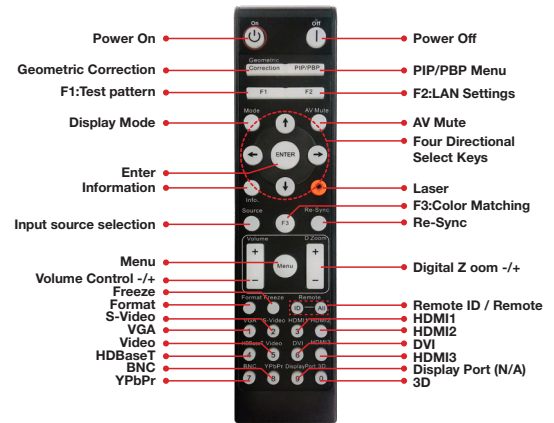

COMPATIBILITY SPECIFICATIONS

Computer Compatibility	SVGA, VGA, SXGA, UXGA, XGA, WXGA, HD, Mac
Video Input Compatibility	NTSC, PAL, SECAM, SDTV 480i/p, 576i/p, HDTV 720p(50/60Hz), 1080i(50/60Hz), 1080P(50/60Hz)
3D Compatibility†	Supports all HDMI 1.4a mandatory 3D formats (Frame pack, side-by-side, top-bottom) and up converts frame rate from 60Hz to 120Hz or 24Hz to 144Hz (i.e. 60 or 72 frames per eye). 3D glasses are sold separately. Please refer to user manual for details.
Vertical Scan Rate	24 ~ 85 Hz (120Hz for 3D feature)
Horizontal Scan Rate	15.375 ~ 91.146 KHz
User Controls	Complete on-screen menu adjustment in 18 languages
I/O Connection Ports	2xHDMI, HDBaseT (shared with LAN), VGA in, VGA out, audio-In (3.5 mm), Mic-in (3.5 mm), audio-out (3.5mm), RS-232C, LAN (shared with HDBaseT), mini-USB (service), USB power
Loop Through (Audio)	Yes

PHYSICAL SPECIFICATIONS

Security	Kensington® Lock Port, security bar and keypad lock
Weight	12.5lbs
Dimensions (W x H x D)	15"x4"x11.5"

- | | | |
|----------------------|----------------|---------------------|
| 1. VGA 1 | 6. USB | 11. Audio In |
| 2. HDMI-2/MHL | 7. VGA2 in/out | 12. Mic In |
| 3. HDMI-1 | 8. Interactive | 13. Kensington-Slot |
| 4. Mini USB | 9. RS-232C | 14. AC Power |
| 5. HDBaseT/LAN(RJ45) | 10. Audio Out | |