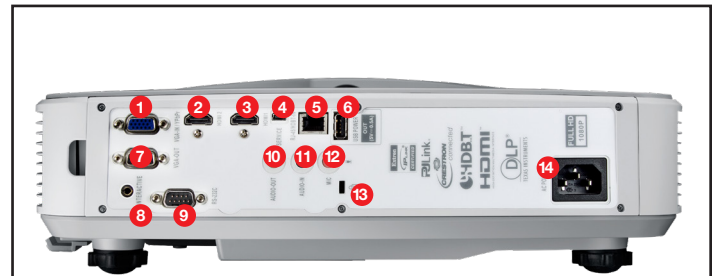

Ultra short throw 1080p laser multimedia projector - ZH420UST-W

OPTICAL/TECHNICAL SPECIFICATIONS

Display Technology	Single Texas Instruments 0.65" 1080p DLP chip
Color Wheel	RGBY
Native Resolution	1080p (1920 x 1080)
Maximum Resolution	WUXGA (1920 x 1200)
Brightness	4000 ANSI lumens
Contrast Ratio	100,000:1
Displayable Colors	1.07 billion
Lamp Life and Type*	20,000 hours
Projection Method	Front, rear, ceiling mount, table top
Keystone Correction	±30° vertical & horizontal
Uniformity	80%
Offset	120%±5%
Aspect Ratio	16:9 (native) and 4:3 compatible
Throw Ratio	0.25:1 (with tolerance +/- 5%)
Max Projection Distance	9.2" - 13" (233-330.2mm)
Image Size	87" ~ 102"
Projection Lens	f/2.4
Optical Zoom	Fixed lens
Digital Zoom	Yes
Audio	10W
Noise Level	32dB (Eco)
Remote Control	Full size remote
Operating Temperature	41-104°F (5-40°C), 85% max humidity
Power Supply	AC input 90 - 264V, 50-60 Hz
Power Consumption	Full : 350W±15% ECO : 245W±15%
High Altitude	Operating temperature at sea level up to 10000 feet = 73F (max); Must manually switch to high altitude mode from 5000 feet and above (using OSD menu) to maintain optimal functionality

PHYSICAL SPECIFICATIONS

Security	Kensington® Lock Port, security bar and keypad lock
Weight	12.5lbs
Dimensions (W x H x D)	15"x4"x11.5"

- | | | |
|----------------------|----------------|---------------------|
| 1. VGA 1 | 6. USB | 11. Audio In |
| 2. HDMI-2/MHL | 7. VGA2 in/out | 12. Mic In |
| 3. HDMI-1 | 8. Interactive | 13. Kensington-Slot |
| 4. Mini USB | 9. RS-232C | 14. AC Power |
| 5. HDBaseT/LAN(RJ45) | 10. Audio Out | |