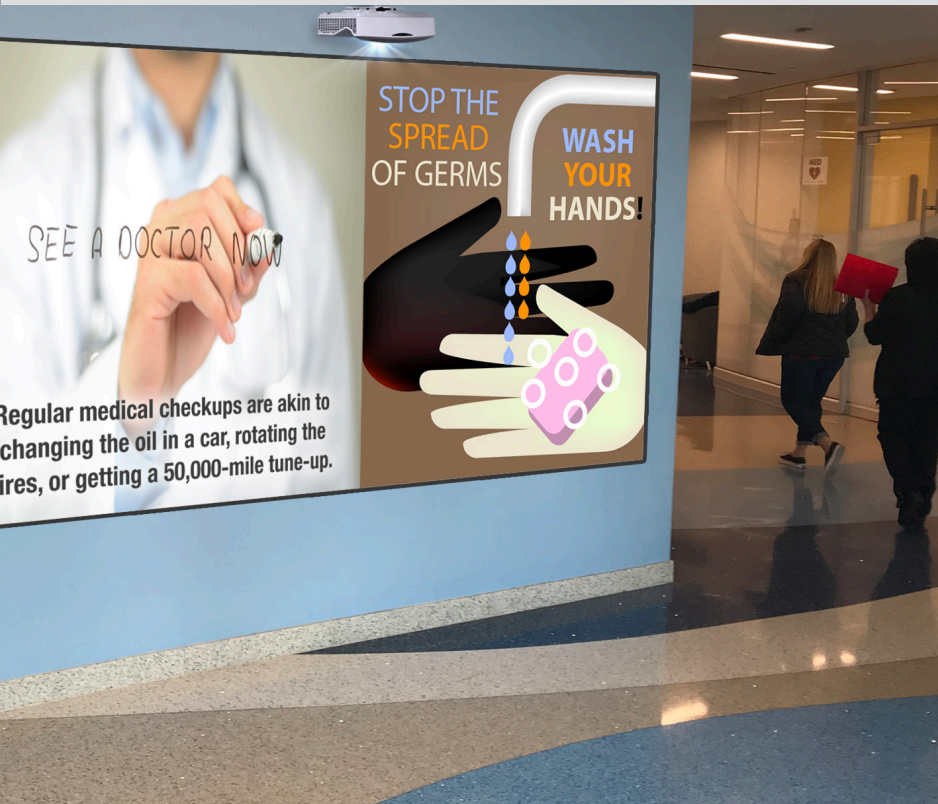

Ultra Short Throw 1080p Laser Multimedia Projector

ZH420UST-W

Spectacular 100" Full HD 1080p image from only 13" away

- Bright 4,000 lumens and 100,000:1 contrast ratio for bright and sharp images
- Laser light source provides up to 20,000+ hours of life
- Full HD 1080p with HDMI, VGA-in and HDBaseT connectivity
- Blend multiple projectors to produce a single ultra-wide image perfect for digital signage
- Easily project images onto various geometric surfaces with integrated warping adjustments
- Powerful 10-watt speaker enhances presentations

1080P

Full 3D

Equip space-constrained environments with the 4,000 lumen 1080p Optoma ZH420UST, driven by laser-phosphor technology for stunning images with up to 20,000 hours of life from the light source. A throw ratio of 0.25:1 enables 100-inch projections from 13 inches away, ideal for small classrooms, meeting rooms, boardrooms and digital signage.

Built-in warping adjustments provide image manipulation and projection onto virtually any geometric surface, including support for up to 17 x 17 individual point adjustments. The geometric flexibility makes combining multiple ZH420USTs to produce one large, bright and ultra-wide image easy.