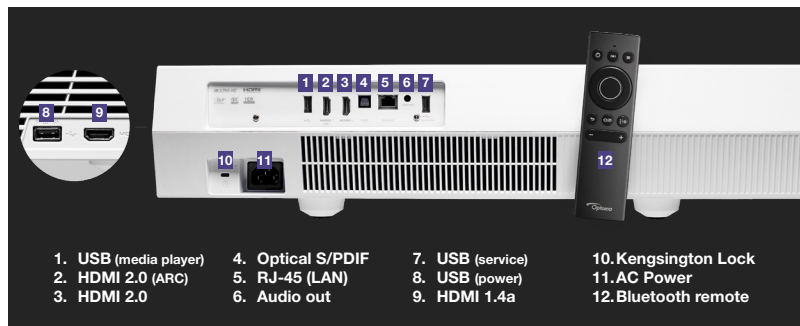

COMPATIBILITY SPECIFICATIONS

USB Media Player Compatibility	Videos: 480p, 720p, 1080p, 1440p, 4K UHD, HDR10, HLG Files: MKV, MP4, M4V, AVI, H.264, HEVC, MOV, TS Audio: MP3, AAC, WAV, FLAC 16/24-bit Images: JPEG, BMP, GIF
Computer Compatibility	VGA, SVGA, HDTV(720P), WXGA, WXGA+, SXGA, SXGA+, UXGA, HDTV(1080p), WUXGA, 4K UHD (24/30/50/60Hz), 4K DCI
Video Input Compatibility	PAL, SECAM, 576i/p, NTSC, 480i/p, HDTV 720p/1080i/1080p, 4K UHD (24/30/50/60Hz)
3D Compatibility[§]	Supports all HDMI 1.4a mandatory 3D formats (Frame pack, side-by-side, top-bottom) and up converts frame rate from 60Hz to 120Hz or 24Hz to 144Hz (i.e. 60 or 72 frames per eye). 3D glasses are needed and sold separately. Refer to user manual for details.
Vertical Scan Rate	50 - 85 Hz (120 Hz for 1080p 3D feature)
Horizontal Scan Rate	15.375 - 91.146 KHz
User Controls	Graphic user interface and on-screen menu in 27 languages
I/O Connection Ports	2x HDMI 2.0 (HDCP 2.2, 18Gbps) (HDMI CEC & ARC compatible), 1x HDMI 1.4a (HDCP 1.4) (side), 2x USB 2.0 (rear, for 4K USB media player), USB power (service), Bluetooth audio (input and output)
Control	HDMI-CEC, Smart+ (Amazon Alexa, Google Actions, IFTTT compatible)

1. USB (media player)
2. HDMI 2.0 (ARC)
3. HDMI 2.0
4. Optical S/PDIF
5. RJ-45 (LAN)
6. Audio out
7. USB (service)
8. USB (power)
9. HDMI 1.4a
10. Kensington Lock
11. AC Power
12. Bluetooth remote

SMART FEATURES

Operating System	Android 8.0 with customizable launcher
Video streaming	Available Optoma Marketplace with access to YouTube 4K, Netflix (480p), CNBC, TED TV, NBA TV, CNBC, BBC & more
USB Image & Document Viewer	Office documents (Word, Excel & PowerPoint), PDFs and images Autoplay PDF/PPT: 3, 5, 10, 15 & 20s intervals
Smart Home Features	Amazon Alexa, Google Assistant & IFTTT
SmartFIT	iOS (App Store) & Android (Play Store & Amazon Appstore)
Amazon Alexa Smart Home Skill	Commands: power on/off, volume control (1-10), change input source, media player controls (play, stop, pause, next, previous, FF, REW, start over)
Amazon Alexa Custom Skill	Commands: change display mode, HDR picture mode, PureMotion setting
Alexa AV Gear Region Support	United States - English, Canada
Google Assistant Actions	Commands: power on/off, volume control (1-10), change input source, media player controls (play, stop, pause, next, previous, FF, REW, start over), change display mode, HDR picture mode, PureMotion setting
Google Assistant Region Support	All regions - English only

NETWORK CONNECTIVITY

Wi-Fi	802.11ac (dual-band, 2x2)
Wi-Fi security	WEP, TKIP, AES, WPA, WPA2
Bluetooth	Bluetooth 4.0, BT Audio output & input
Firmware	OTA updates via Wi-Fi or ethernet

PHYSICAL SPECIFICATIONS

Security	Kensington® lock port, password (OSD)
Weight	24.25 lbs
Dimensions (W x H x D)	22.1" x 5.1" x 15"
Recommended furniture height	13" - 18" (124% offset)

Warranty

2 Year parts and labor limited warranty on the projector, 5-year or 12,000 hour light source warranty (whichever comes first)

What's in the Box

CinemaX P2 projector, distance cards, quick start user manual, Bluetooth smart home remote with Airmouse (rechargeable), power cable

Accessories

Bluetooth smart home remote with Airmouse (replacement): BR-3074R
CinemaX P2 distance cards (replacement): BD-25120

UPC 796435 81 371 0