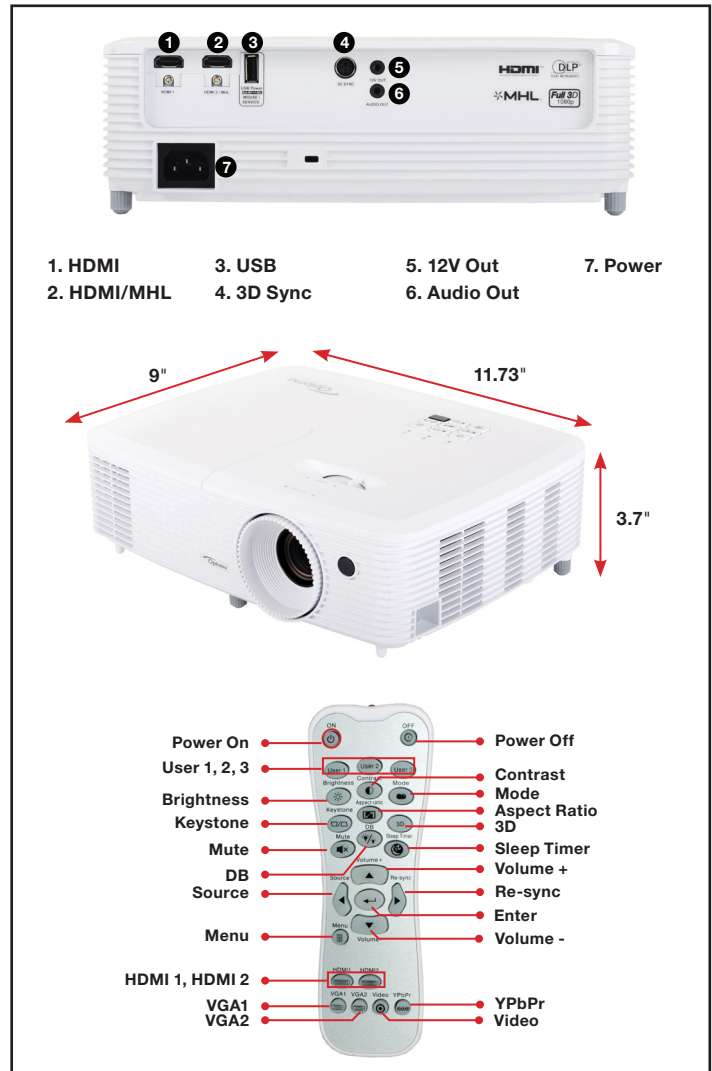

COMPATIBILITY SPECIFICATIONS

Computer Compatibility	WUXGA, UXGA, SXGA+, WXGA+, WXGA, SXGA, XGA, SVGA, VGA
Video Compatibility	NTSC, PAL, SECAM, SDTV (480i), EDTV (480p), HDTV (720p, 1080i/p)
3D Compatibility†	Supports all HDMI 1.4a mandatory 3D formats (Frame pack, side-by-side, top-bottom) and up converts frame rate from 60Hz to 120Hz or 24Hz to 144Hz (i.e 60 or 72 frames per eye). 3D glasses are needed and are sold separately. Refer to user manual for details.
Vertical Scan Rate	24-85Hz, (120Hz for 3D)
Horizontal Scan Rate	15.375-91.146KHz
User Controls	Complete on-screen menu, adjustments in 27 languages
I/O Connection Ports	2x HDMI 1.4a with MHL (on port 1), 3D Sync Port, mini USB, USB-A (USB Power Only), 12V Trigger
Loop Through (Audio)	Yes

PHYSICAL SPECIFICATIONS

Security	Kensington® lock, security bar and keypad lock
Weight	5.1lbs
Dimensions (W x H x D)	11.73" X 9.0" x 3.7" (W x D X H)

205 Westwood Ave, Long Branch, NJ 07740
Phone: 866-94 BOARDS (26273) / (732)-222-1511
Fax: (732)-222-7088 | E-mail: sales@touchboards.com

Warranty

1-Year Limited Parts and Labor, 90-Days on Lamp

What's in the Box (Standard Accessories)

HD29Darbee projector, lens cap, AC power cord, remote control, batteries for remote, multilingual CD-ROM, user's manual, quick start card, and warranty card

Optional Accessories

Universal ceiling mount, Wireless HDMI system, DLP® Link™ 3D glasses , RF 3D glasses, RF 3D emitter, Carrying case

Accessory Part Numbers

Lamp: BL-FP195A	RF 3D emitter: BC300
Remote: SP8ZE01GC01	RF 3D glasses: ZF2300GLASSES
DLP® Link™ 3D glasses: BG-ZD301	Mount: BM-5001U
Carrying case: SP8VH03GC01	
Wireless HDMI system: WHD200	

UPC 796435 81 256 0

*Lamp life is dependent on many factors, including lamp mode, display mode, usage, environmental conditions and more. Lamp brightness can decrease over time.

†3D content can be viewed with DLP® Link active shutter glasses when projector is used with a compatible 3D player. Please visit www.OptomaUSA.com for more information.

www.OptomaUSA.com

Copyright © 2017 Optoma Technology, Inc. DLP® and the DLP logo are registered trademarks of Texas Instruments™. All other trademarks are the property of their respective owners. All specifications subject to change at any time.