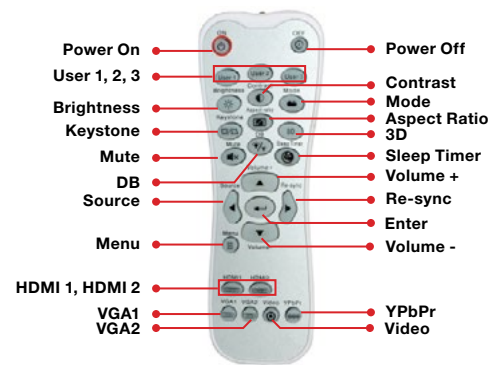

## COMPATIBILITY SPECIFICATIONS

<b>Computer Compatibility</b>	WUXGA, UXGA, SXGA+, WXGA+, WXGA, SXGA, XGA, SVGA, VGA
<b>Video Compatibility</b>	NTSC, PAL, SECAM, SDTV (480i), EDTV (480p), HDTV (720p, 1080i/p)
<b>3D Compatibility†</b>	Supports all HDMI 1.4a mandatory 3D formats (Frame pack, side-by-side, top-bottom) and up converts frame rate from 60Hz to 120Hz or 24Hz to 144Hz (i.e 60 or 72 frames per eye). 3D glasses are needed and are sold separately. Refer to user manual for details.
<b>Vertical Scan Rate</b>	24–85Hz, (120Hz for 3D)
<b>Horizontal Scan Rate</b>	15.375–91.146KHz
<b>User Controls</b>	Complete on-screen menu, adjustments in 27 languages
<b>I/O Connection Ports</b>	2x HDMI 1.4a with MHL (on port 1), 3D Sync Port, Mini USB, USB-A (USB Power Only), 12V Trigger
<b>USB Power Out</b>	Must be enabled in OSD. Available settings: On, Off, Auto - ON setting = MHL is disabled on HDMI 1, Off setting = MHL enabled on HDMI 1, and Auto setting = MHL on HDMI 1 has priority over USB power.
<b>Loop Through (Audio)</b>	Yes

## BACK

- 1. 3D Vesa      3. 12V Out      5. Stereo Audio-Out      7. Power
- 2. HDMI 1 / MHL      4. HDMI 2      6. USB Power (A port)