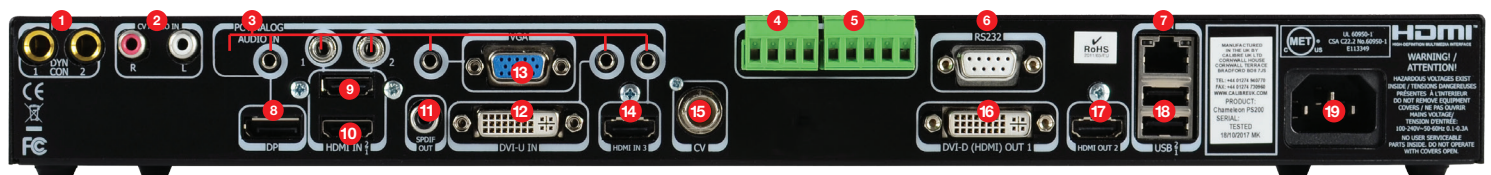

1. Mic Inputs	5. Balanced Line-Out	9. HDMI-In	13. DVI-U-In
2. CV Audio-In	6. RS-232C	10. HDMI-In 2	14. HDMI-In 3
3. Analog Audio Inputs	7. LAN	11. S/PDIF-Out	15. CV
4. Amplified Speaker-Out	8. DisplayPort-In	12. VGA-In	16. DVI-D-Out
			17. HDMI-Out
			18. USB
			19. AC power

VIDEO SPECIFICATIONS

Display Outputs	1x HDMI (1.4a, 4K*), 1x DVI (1080p)
Display Inputs	2x HDMI (1.4a, 4K*), 1x HDMI (1.4a), 1x DisplayPort (4K*), 1x DVI-U (supports HDMI, VGA/RGBs/YPbPr with adapter [not included]), 1x VGA, 1x composite (PAL/NTSC/SECAM)
Maximum Input/Output Resolution	4K* (HDMI 4K/DisplayPort only) 3840x2160p (23.97/24/25/29.94/30/50/59.94/60), 4096x2160p (23.97/24) HD 1280x720p, 1920x1080i, 1920x1080psf, 1920x1080p (23.97/24/25/29.94/30/50/59.94/60), 2048x1080p (23.97/24/25/29.94/30/50/59.94/60) ED 480p, 576p, SD 625i (576i), 525i (480i) Common VESA graphics formats from VGA to 4K, (modes higher than WUXGA on 4K capable input channels only)
Operating Temperature	41°F - 104°F (5°C - 40°C)
Power Source	AC 100-240V 50/60Hz
Power Consumption	50W typical @ 100-240V AC

COMPATIBILITY SPECIFICATIONS

User Controls	Front panel jog-wheel and LCD menu display Keypad for direct input selection Remote control via RS232, TCP/IP API and Web server Gigabit Ethernet for webserver and remote control API
I/O Connection Ports	Inputs: 2x HDMI (4K*), HDMI (HD), DisplayPort (4K*), DVI-U, VGA, composite, Outputs: HDMI (4K*), DVI, S/PDIF Control: RJ-45 (LAN), RS232C, 2x USB
Features	Picture-in-picture (PiP), Streaming video input (via network port)

Audio Output	2x 15W amplifier, S/PDIF (coaxial), balanced line output
Audio Input	6x analog (3.5mm), 1x RCA (CV audio), 2 x mic
Rackmount Compatibility	1U

PHYSICAL SPECIFICATIONS

Weight	6.5 lbs.
Dimensions (W x H x D)	19" x 1.75" x 7.75"

Warranty

1-year warranty on parts and labor

What's in the Box

PS200, power cable

UPC 796435 09 132 3

OptomaUSA.com

14K @ 60Hz limited to YUV 4:2:0 color space
Copyright © 2018 Optoma Technology, Inc. All specifications subject to change at any time.
09042018