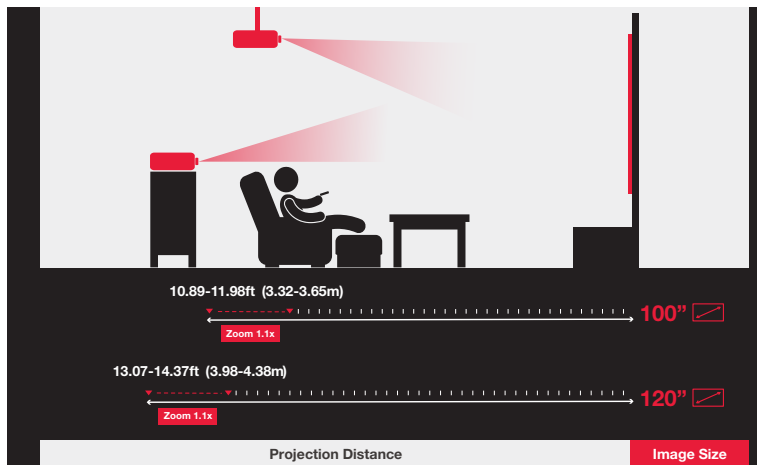

COMPATIBILITY SPECIFICATIONS

Computer Compatibility	4K UHD 2160p, WUXGA, HDTV 1080p, UXGA, SXGA, WXGA+, WXGA (1366x768), WXGA, HDTV (720p), XGA, SVGA, VGA, PC and Mac compatible
Video Compatibility	4K UHD 2160p (24/50/60Hz), 1080p (24/50/60Hz), 1080i (50/60Hz), 720p (50/60Hz), 480i/p, 576i/p
HDR Source Compatibility	Ultra HD Blu-Ray player, 4K UHD streaming media device (Roku 4K Ultra), Xbox One S / One X and Xbox Series X|S, (Ultra HD HDR Blu-ray, 4K media streaming & HDR gaming) and PS4 Pro (4K UHD media streaming, 4K UHD HDR gaming only), PS5 (4K UHD media streaming, 4K UHD HDR gaming only and Ultra HD HDR Blu-ray)
3D Compatibility†	Blu-ray 3D / Frame-pack: 1080p24, 720p50 / 60 (per eye) Sequential: 1080p 120 Hz. 3D glasses are not included. 3D top/bottom and side-by-side is not supported.
Vertical Scan Rate	24Hz to 120Hz
Horizontal Scan Rate	31.000 to 135.000KHz
User Controls	Complete on-screen menu adjustment in 27 languages
I/O Connection Ports	2x HDMI 2.0 (HDCP 2.2), VGA-in (YPbPr/RGB), audio-in (3.5mm), audio-out (3.5mm), S/PDIF out (optical), USB 2.0 (service port), USB power (5V, 1.5A), RS-232C, 12V Trigger
Loop Through (Audio)	Audio passthrough from HDMI to 3.5mm audio out and optical S/PDIF out (2 channels)

PHYSICAL SPECIFICATIONS

Security	Kensington® lock port, password (OSD)
Weight	8.6lbs.
Dimensions (W x H x D)	12.4" x 4.6" x 10.6"

Warranty

1 Year limited parts and labor warranty on the projector, 90 days lamp warranty

What's in the Box

UHD35 projector, quick start user manual, remote, batteries for remote, power cable

Accessories

Lamp (replacement): BL-FU240E
Remote (replacement): BR-3003B
Universal mount: OCM815W, OCM818W-RU

UPC 796435 81 393 2