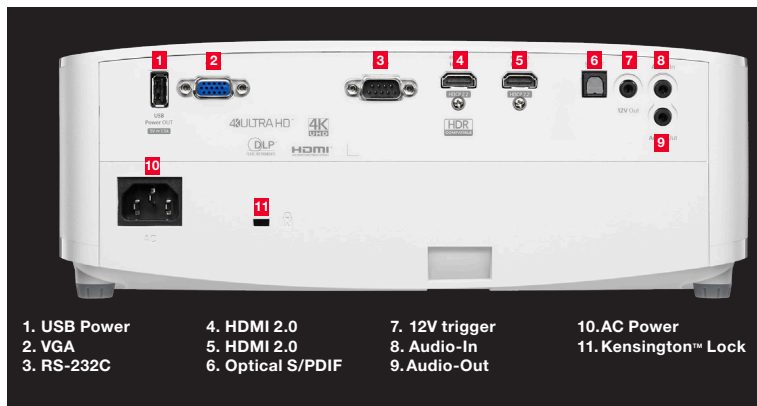

COMPATIBILITY SPECIFICATIONS

Computer Compatibility	4K UHD 2160p, WUXGA, HDTV 1080p, UXGA, SXGA, WXGA+, WXGA (1366x768), WXGA, HDTV (720p), XGA, SVGA, VGA, PC and Mac compatible
Video Compatibility	4K UHD 2160p (24/50/60Hz), 1080p (24/50/60Hz), 1080i (50/60Hz), 720p (50/60Hz), 480i/p, 576i/p
HDR Source Compatibility	Ultra HD Blu-Ray player, 4K UHD streaming media device (Roku 4K Ultra), Xbox One S / One X and Xbox Series X|S, (Ultra HD HDR Blu-ray, 4K media streaming & HDR gaming) and PS4 Pro (4K UHD media streaming, 4K UHD HDR gaming only), PS5 (4K UHD media streaming, 4K UHD HDR gaming only and Ultra HD HDR Blu-ray)
3D Compatibility†	Blu-ray 3D / Frame-pack: 1080p24, 720p50 / 60 (per eye) Sequential: 1080p 120 Hz. 3D glasses are not included. 3D top/bottom and side-by-side is not supported.
Vertical Scan Rate	24Hz to 120Hz
Horizontal Scan Rate	31.000 to 135.000KHz
User Controls	Complete on-screen menu adjustment in 27 languages
I/O Connection Ports	2x HDMI 2.0 (HDCP 2.2), VGA-in (YPbPr/RGB), audio-in (3.5mm), audio-out (3.5mm), S/PDIF out (optical), USB 2.0 (service port), USB power (5V, 1.5A), RS-232C, 12V Trigger
Loop Through (Audio)	Audio passthrough from HDMI to 3.5mm audio out and optical S/PDIF out (2 channels)

PHYSICAL SPECIFICATIONS

Security	Kensington® lock port, password (OSD)
Weight	8.6lbs.
Dimensions (W x H x D)	12.4" x 4.6" x 10.6"

Warranty

1 Year limited parts and labor warranty on the projector, 90 days lamp warranty

What's in the Box

UHD35 projector, quick start user manual, remote, batteries for remote, power cable

Accessories

Lamp (replacement): BL-FU240E
Remote (replacement): BR-3003B
Universal mount: OCM815W, OCM818W-RU

UPC 796435 81 393 2