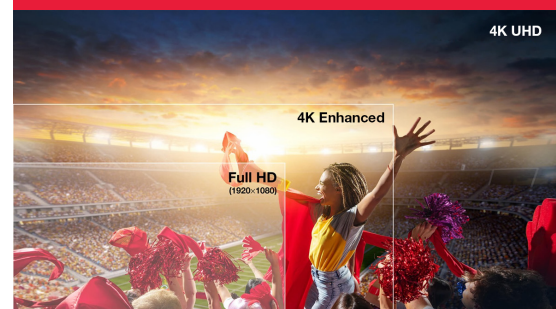

4K ULTRA HD™