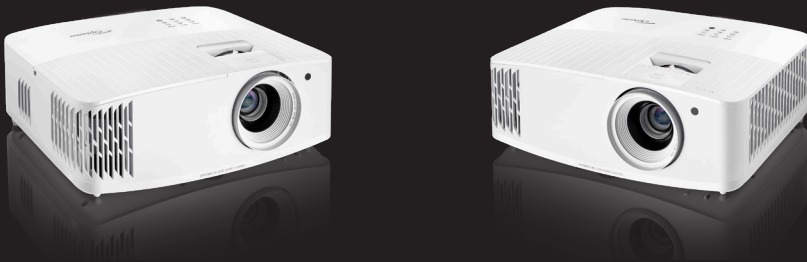

UHD35

Next-Generation 4K UHD Home Theater & Gaming Experience

Experience next-generation gaming on a huge screen with the 3,600 lumens, 4K UHD Optoma UHD35 home entertainment projector. Project images up to 300 inches with incredible details, vibrant colors, and outstanding input response for unmatched 4K HDR cinematic and gaming experiences.

-  Bright 3,600 lumens with 1,000,000:1 contrast ratio for lights-on viewing
-  Ultra-fast 240 Hz refresh rate for unmatched 1080p gaming smoothness
-  Enhanced Gaming Mode delivers up to 4.2ms response time at 1080p, 240 Hz, 16ms at 4K UHD.
-  4K UHD (HDMI 2.0, HDCP 2.2) with HDR10 and HLG compatibility
-  Up to 15,000 hour lamp life reduces total cost of ownership
-  Compact, lightweight chassis & quiet operation