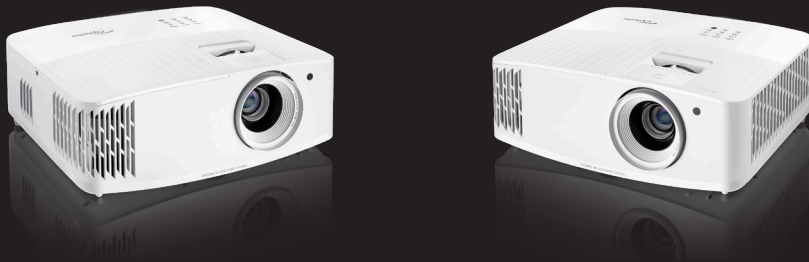

4K UHD Meets 4,000 Lumens

Immerse yourself with stunning 4K UHD images from the incredibly bright, 4,000 lumens Optoma UHD38, a next-generation home entertainment and gaming projector. Project images up to 300 inches with incredible details, vibrant colors, and outstanding input response for unmatched 4K HDR cinematic and gaming experiences.

HDMI 2.0 with HDCP 2.2 support ensures connectivity to the latest 4K UHD devices while a 12V trigger enables control of motorized screens. Up to 15,000-hour lamp life delivers many years of use with minimal maintenance when using Dynamic mode for a lower total cost of ownership.

-  Bright 4,000 lumens with 1,000,000:1 contrast ratio for lights-on viewing
-  Ultra-fast 240 Hz refresh rate for unmatched 1080p gaming smoothness
-  Enhanced Gaming Mode delivers up to 4.2ms response time at 1080p, 240 Hz, 16ms at 4K UHD.
-  4K UHD (HDMI 2.0, HDCP 2.2) with HDR10 and HLG compatibility
-  Up to 15,000 hour lamp life reduces total cost of ownership
-  Compact, lightweight chassis & quiet operation