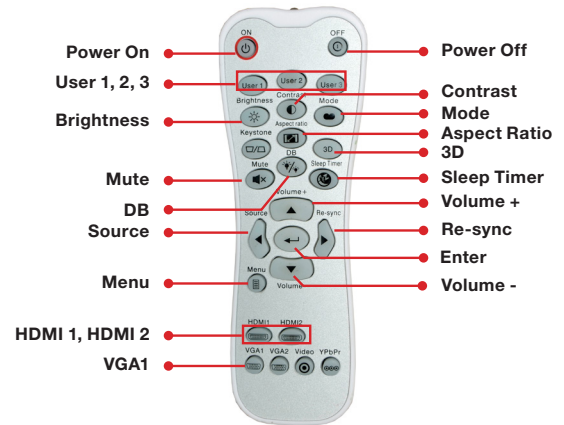

### CONNECTIVITY (May require optional accessories)

4K UHD Blu-ray Player

4K Game Console

4K Media Streaming

Computers

## COMPATIBILITY SPECIFICATIONS

<b>Computer Compatibility</b>	4K UHD 2160p, WUXGA, HDTV 1080p, UXGA, SXGA, WXGA+, WXGA (1366x768), WXGA, HDTV (720p), XGA, SVGA, VGA, PC and Mac compatible
<b>Video Compatibility</b>	4K UHD 2160p (24/50/60Hz), 1080p (24/50/60Hz), 1080i (50/60Hz), 720p (50/60Hz), 480i/p, 576i/p
<b>HDR Source Compatibility</b>	Ultra HD Blu-Ray player, 4K UHD streaming media device (Roku 4K Ultra), Xbox One S / One X (Ultra HD Blu-ray, 4K media streaming & HDR gaming) and PS4 Pro (4K UHD media streaming and 4K UHD HDR gaming only)
<b>3D Compatibility†</b>	Side-by-side: 1080i50 / 60, 720p50 / 60 Blu-ray 3D / Frame-pack: 1080p24, 720p50 / 60 Over-under: 1080p24, 720p50 / 60
<b>Vertical Scan Rate</b>	24Hz to 120Hz
<b>Horizontal Scan Rate</b>	31.000 to 135.000KHz
<b>User Controls</b>	Complete on-screen menu adjustment in 27 languages
<b>I/O Connection Ports</b>	HDMI 2.0 (w/ HDCP 2.2, MHL 2.1), HDMI 1.4a, VGA-in, audio-in (3.5mm), audio-out, S/PDIF out (optical), USB 2.0 (service port), USB power (5V, 1.5A), RS-232C, 12V Trigger
<b>Loop Through (Audio)</b>	Audio passthrough from HDMI to 3.5mm audio out and optical S/ PDIF out (2 channels)

- 1. USB (service)
- 5. HDMI 1.4a
- 9. Audio-In
- 2. RS-232C
- 6. USB Power
- 10. Audio-Out
- 3. VGA
- 7. Audio-In
- 11. AC Power
- 4. HDMI 2.0
- 8. Optical S/PDIF
- 12. Kensington™ Lock