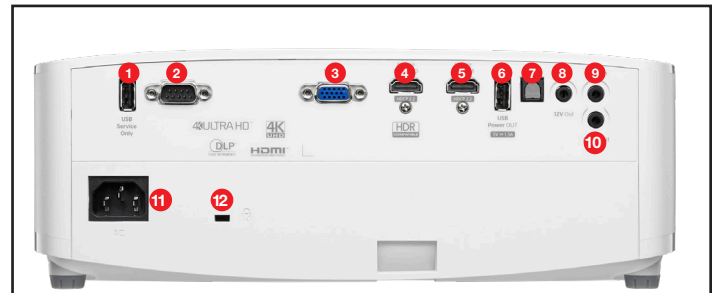

Computer Compatibility	4K UHD 2160p, WUXGA, HDTV 1080p, UXGA, SXGA, WXGA+, WXGA (1366x768), WXGA, HDTV (720p), XGA, SVGA, VGA, PC and Mac compatible
Video Compatibility	4K UHD 2160p (24/50/60Hz), 1080p (24/50/60Hz), 1080i (50/60Hz), 720p (50/60Hz), 480i/p, 576i/p
HDR Source Compatibility	Ultra HD Blu-Ray player, 4K UHD streaming media device (Roku 4K Ultra), Xbox One S / One X (Ultra HD Blu-ray, 4K media streaming & HDR gaming) and PS4 Pro (4K UHD media streaming and 4K UHD HDR gaming only)
3D Compatibility†	Side-by-side: 1080i50 / 60, 720p50 / 60 Blu-ray 3D / Frame-pack: 1080p24, 720p50 / 60 Over-under: 1080p24, 720p50 / 60
Vertical Scan Rate	24Hz to 120Hz
Horizontal Scan Rate	31.000 to 135.000KHz
User Controls	Complete on-screen menu adjustment in 27 languages
I/O Connection Ports	HDMI 2.0 (w/ HDCP 2.2, MHL 2.1), HDMI 1.4a, VGA-in, audio-in (3.5mm), audio-out, S/PDIF out (optical), USB 2.0 (service port), USB power (5V, 1.5A), RS-232C, 12V Trigger
Loop Through (Audio)	Audio passthrough from HDMI to 3.5mm audio out and optical S/ PDIF out (2 channels)

*Light source life is dependent upon many factors, including brightness mode, display mode, usage, environmental conditions and more. Light source brightness can decrease over time.

†3D content can be viewed with DLP Link active shutter 3D glasses when projector is used with a compatible 3D player. Please visit Optoma.com for more information.

1. USB (service)
5. HDMI 1.4a
9. Audio-In
2. RS-232C
6. USB Power
10. Audio-Out
3. VGA
7. Audio-In
11. AC Power
4. HDMI 2.0
8. Optical S/PDIF
12. Kensington™ Lock