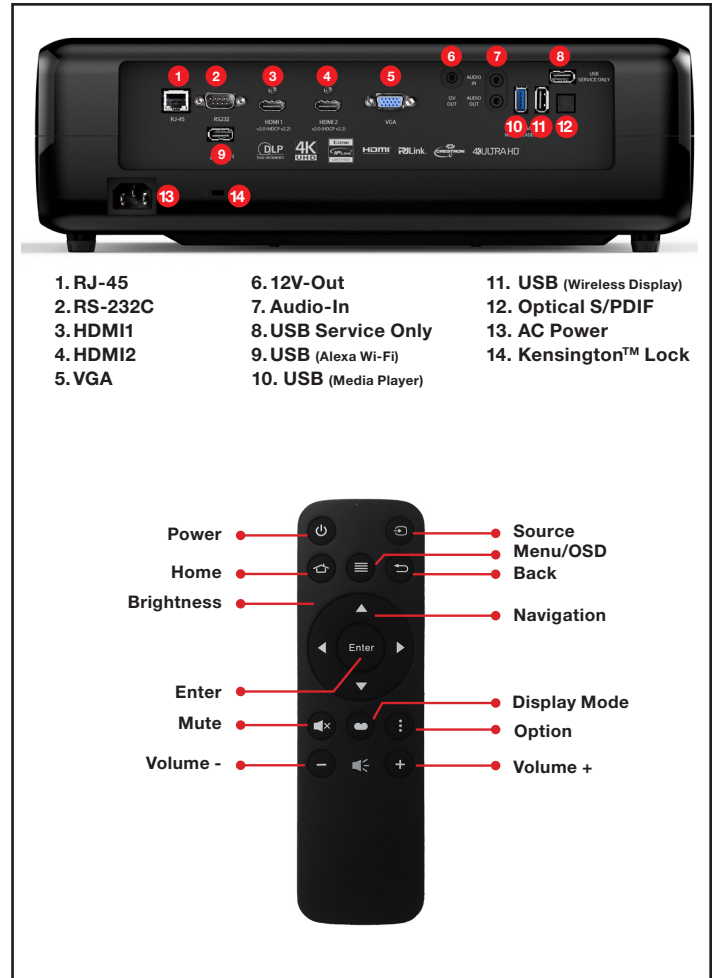

COMPATIBILITY SPECIFICATIONS

Computer Compatibility	4K UHD 2160p, WUXGA, HDTV 1080p, UXGA, SXGA, WXGA+, WXGA (1280 x 800), WXGA, HDTV (720p), XGA, SVGA, VGA, PC and Mac compatible
Video Compatibility	4K UHD 2160p (24/50/60Hz), 1080p (24/50/60Hz), 1080i (50/60Hz), 720p (50/60Hz), 480i/p, 576i/p
HDR Source Compatibility	Ultra HD Blu-Ray player, 4K UHD streaming media device (Roku 4K Ultra), Xbox One S / One X (Ultra HD Blu-ray, 4K media streaming & HDR gaming) and PS4 Pro (4K UHD media streaming and 4K UHD HDR gaming only)
3D Compatibility†	Side-by-side: 1080i50 / 60, 720p50 / 60 Blu-ray 3D / Frame-pack: 1080p24, 720p50 / 60 Over-under: 1080p24, 720p50 / 60
Scan Rate	Vertical: 24Hz to 120Hz / horizontal: 31 to 135 KHz
I/O Connection Ports	2xHDMI 2.0 (w/ HDCP 2.2, MHL 2.1), VGA-in, audio-in (3.5mm), audio-out, S/PDIF out (optical), USB 2.0 (service port), USB (for Alexa Wi-Fi adapter), USB (media playback), USB, RJ-45, RS-232C, 12V trigger
Loop Through (Audio)	Audio passthrough from HDMI to 3.5mm audio out and optical S/PDIF out (2-channel PCM)

PHYSICAL SPECIFICATIONS

Security	Kensington® lock port, password (OSD)
Weight	11.75 lbs.
Dimensions (W x H x D)	15.4" x 5.1" x 11.1"

Warranty

2-year limited warranty, 90-days lamp

What's in the Box

UHD51ALV, lens cap, AC power cord, HDMI cable, remote control, batteries for remote, WUSB Wi-Fi adapter (for Alexa Wi-Fi or wireless screen mirroring), multilingual CD-ROM, user's manual, quick start guide and warranty card

Optional Accessories

Mount, 3D glasses and wireless USB adapter (for wireless screen mirroring or Alexa Wi-Fi replacement)

Accessory Part Numbers

Lamp: BL-FP240E
Remote: BR-3081B
Mount: BM-5001U, OCM815B, OCM818B-RU
Wireless adapter: WUSB
3D DLP Link glasses: ZD302

UPC 796435 81 318 5

Optoma.com

*Light source life is dependent upon many factors, including brightness mode, display mode, usage, environmental conditions and more. Light source brightness can decrease over time.

†3D content can be viewed with DLP Link active shutter 3D glasses when projector is used with a compatible 3D player. Please visit us at Optoma.com for more information.

Copyright © 2018 Optoma Technology, Inc. DLP® and the DLP logo are registered trademarks of Texas Instruments™. Amazon, Alexa and all related logos are trademarks of Amazon.com, Inc. or its affiliates. Assistant is a trademark of Google, LLC. All other trademarks are the property of their respective owners. All specifications subject to change at any time. 08272018