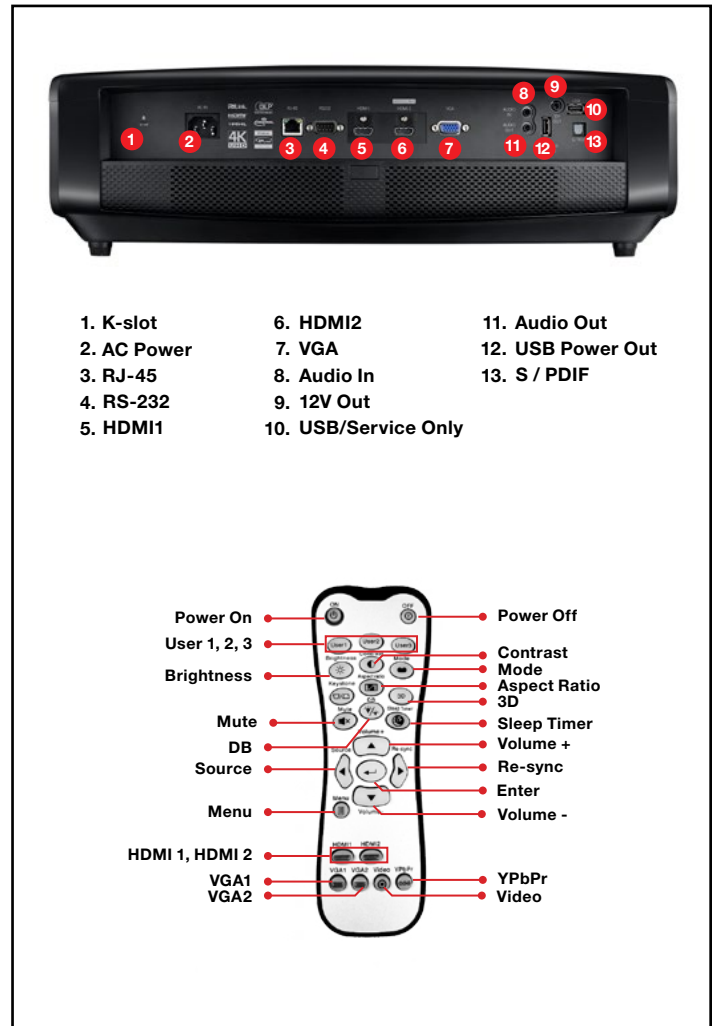

COMPATIBILITY SPECIFICATIONS

Computer Compatibility	UHD 2160p, WUXGA, HDTV 1080p, UXGA, SXGA, WXGA+, WXGA (1366x768), WXGA, HDTV (720p), XGA, SVGA, VGA, PC and Mac compatible
Video Compatibility	UHD 2160p (24/50/60Hz), 1080p (24/50/60Hz), 1080i (50/60Hz), 720p (50/60Hz), 480i/p, 576i/p
3D Compatibility†	1080p 60Hz - 30Hz per Eye / 60Hz Input - 120 Hz Output (PC Only, no Blu-Ray 3D)
Input Lag	77.8ms PureMotion OFF / 145ms PureMotion ON
Vertical Scan Rate	24Hz to 120Hz
Horizontal Scan Rate	31.000 to 135.000KHz
User Controls	Complete on-screen menu adjustment in 10 languages
I/O Connection Ports	1xHDMI 1.4a, 1xHDMI 2.0 (w/ HDCP 2.2, MHL 2.1 and Full 18Gbps), VGA-In, Audio-In (3.5mm), Audio-Out, SDPIF Out (Optical/2 Channel ONLY), USB 2.0 Port (Service), USB-A Power, RJ45, RS232C
Loop Through (Audio)	Audio Pass Thru via HDMI to 3.5mm Audio Out and Optical Out (AC3 Dolby Digital, Dolby Digital Plus, DTS)

PHYSICAL SPECIFICATIONS

Security	Kensington® lock port, password (OSD)
Weight	20.5lbs.
Dimensions (W x H x D)	19.6" x 13" x 6"

*Light source life is dependent upon many factors, including brightness mode, display mode, usage, environmental conditions and more. Light source brightness can decrease over time.

1. K-slot	6. HDMI2	11. Audio Out
2. AC Power	7. VGA	12. USB Power Out
3. RJ-45	8. Audio In	13. S / PDIF
4. RS-232	9. 12V Out	
5. HDMI1	10. USB/Service Only