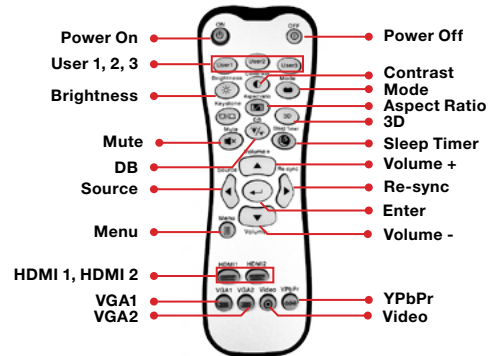

Warranty

2,000,000:1 with Dynamic Black

What's in the Box

UHZ65, lens cap, AC power cord, HDMI cable, remote control, batteries for remote, multilingual CD-ROM, user's manual, quick start card, and warranty card

Optional Accessories

Ceiling Mount

Accessory Part Numbers

Remote: BR-3001B

Mount: BM-5001U, OCM815B, OCM818B-RU

UPC 796435 81 266 9

www.OptomaUSA.com

Copyright © 2017 Optoma Technology, Inc. DLP® and the DLP logo are registered trademarks of Texas Instruments™. All other trademarks are the property of their respective owners. All specifications subject to change at any time. 10022017